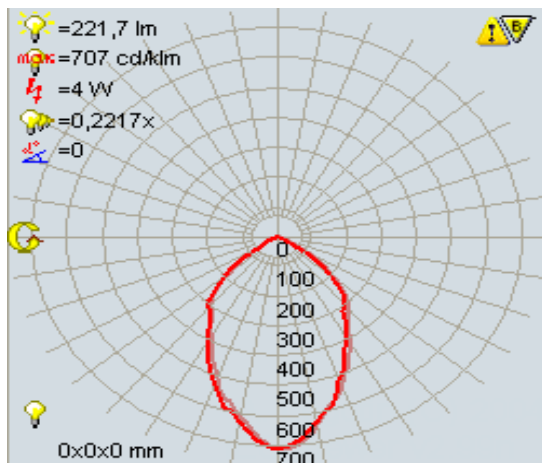

## Technical Drawing

## Photometric Diagram

Technical Data	
Voltage (V)	220-240V
Product Wattage (W)	3
Equivalence with incandescent lamp	24
Colour Render Index (Ra)	>Ra70
Colour Temperature (K)	4200K
Materials	Aluminium Die Casting Body
Protection Class	II
Dimmable	No
EEI	A to A++
Warm-up time up to 60 % of the full light output	Instant Full Light
Luminous Flux (lm)	208 - 230
Luminous Efficacy (lm/W)	69 - 76
Rated Life (hrs) Ⓢ	40.000
IP Rating	20
Power Factor	>0.5
Beam Angle	87°
Starting Time	<0.2s
Number of ON-OFF cycling	x25.000