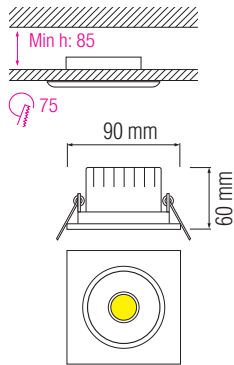

## Technical Drawing

## Photometric Diagram

Technical Data	
Voltage (V)	220-240V
Product Wattage (W)	3
Equivalence with incandescent lamp	24
Colour Render Index (Ra)	>Ra70
Colour Temperature (K)	4200K
Materials	Aluminium Die Casting Body
Protection Class	II
Dimmable	No
EEI	A to A++
Warm-up time up to 60 % of the full light output	Instant Full Light
Luminous Flux (lm)	208 - 230
Luminous Efficacy (lm/W)	69 - 76
Rated Life (hrs) Ⓢ	40.000
IP Rating	20
Power Factor	>0.5
Beam Angle	87°
Starting Time	<0.2s
Number of ON-OFF cycling	x25.000