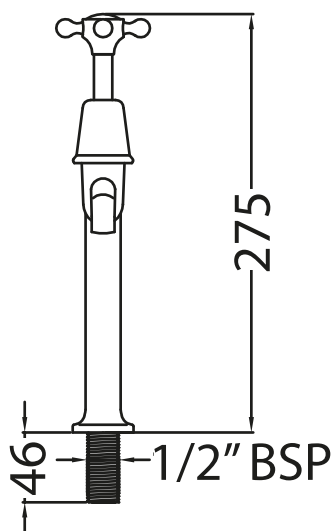

Catchpole & Rye

Saracens Dairy,
Pluckley,
Kent. U.K.
TN27 0SA.
TEL: +44 (0)1233 840840
EMAIL: info@catchpoleandrye.com

Product Range:

Taps

Product Name:

Bib Taps on Risers

DIMENSIONAL DATA SHEET

DATE: AUGUST 2018

NOTES:

DIMENSIONS IN MILLIMETRES.

WHILST EVERY EFFORT IS MADE TO ENSURE THE ACCURACY OF THESE DATA SHEETS THEY ARE SUBJECT TO CHANGE WITHOUT NOTICE AS PART OF THE COMPANY'S PRODUCT DEVELOPMENT PROCESS.