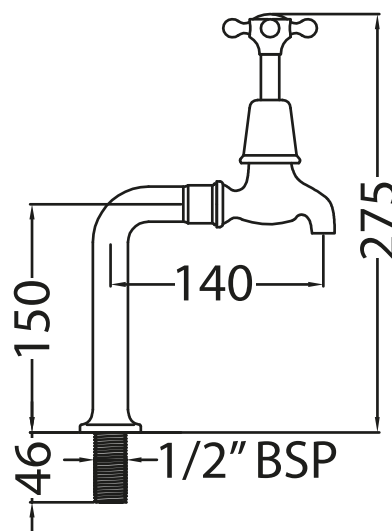

Catchpole & Rye

Saracens Dairy,
Pluckley,
Kent. U.K.
TN27 0SA.
TEL: +44 (0)1233 840840
EMAIL: info@catchpoleandrye.com

Product Range:

Taps

Product Name:

Bib Taps on Risers

DIMENSIONAL DATA SHEET

DATE: AUGUST 2018

NOTES:

DIMENSIONS IN MILLIMETRES.

WHILST EVERY EFFORT IS MADE TO ENSURE THE ACCURACY OF THESE DATA SHEETS THEY ARE SUBJECT TO CHANGE WITHOUT NOTICE AS PART OF THE COMPANY'S PRODUCT DEVELOPMENT PROCESS.