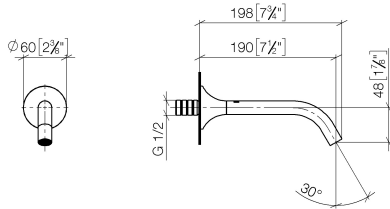

**VAIA Wall-mounted basin spout without pop-up waste - Champagne (22kt Gold)**

VAIA

13 800 809

- 190mm projection
- fixed spout
- circular, air-enriched flow
- hole diameter 37 mm
- rosette Ø 60 mm
- 1/2" connection
- plug-link mounting
- max. flow 5.7 l/min
- lead-free
- WRAS 2306002
- This product can help a building meet the requirements of Green Building Rating Systems, e.g. LEED®, BREEAM®, DGNB

**Recommended miscellaneous**

**Concealed wall elbow -**

35 085 970 90

- max. recess depth 163 mm
- min. recess depth 90 mm

13 800 809  
mm [inches]

Flow rate chart

Trajectory diagram

Codes & Standards

DIN 4109

ISO 3822

Scottish Water  
Byelaws

UK Water Supply  
Regulations

Ü-Zeichen

VAIA Wall-mounted basin spout without pop-up waste - Champagne (22kt Gold)

---

VAIA