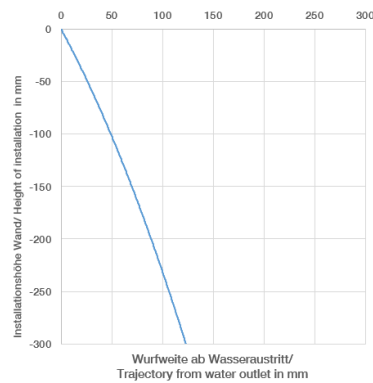

**Recommended miscellaneous**

**Concealed wall elbow -**

35 085 970 90

- max. recess depth 163 mm
- min. recess depth 90 mm

13 800 809  
mm [inches]

Flow rate chart

Trajectory diagram

Codes & Standards