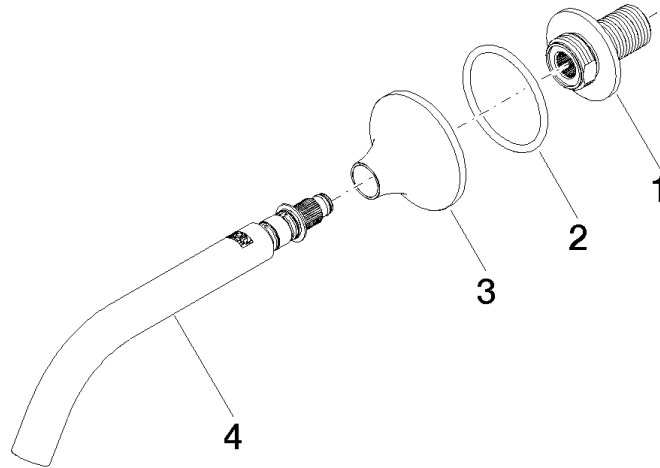

13 800 809  
Certificates

---

WRAS\_2306

LGA\_29

13 800 809

**Product version from 3/13/2017**

VAIA Wall-mounted basin spout without pop-up waste - Champagne (22kt Gold)

VAIA