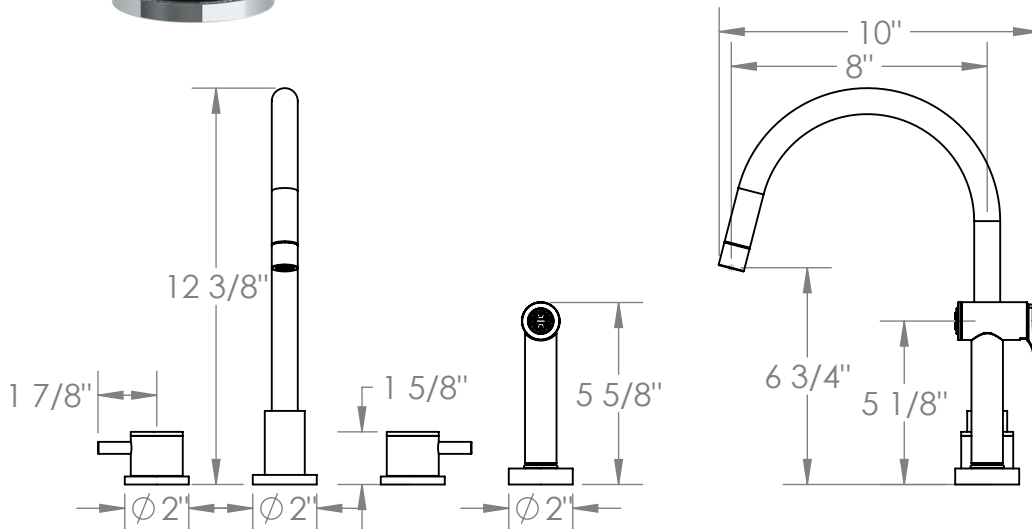

22-7.1G-TIC

Deck Mounted 4 Hole Gooseneck Kitchen Set

Includes Side Spray

Faucet Flow Rate: 1.75 GPM

Meets the applicable requirements of ASME A112.18.1-2005/CSA B125.1-05, entitled "Plumbing Supply Fittings"