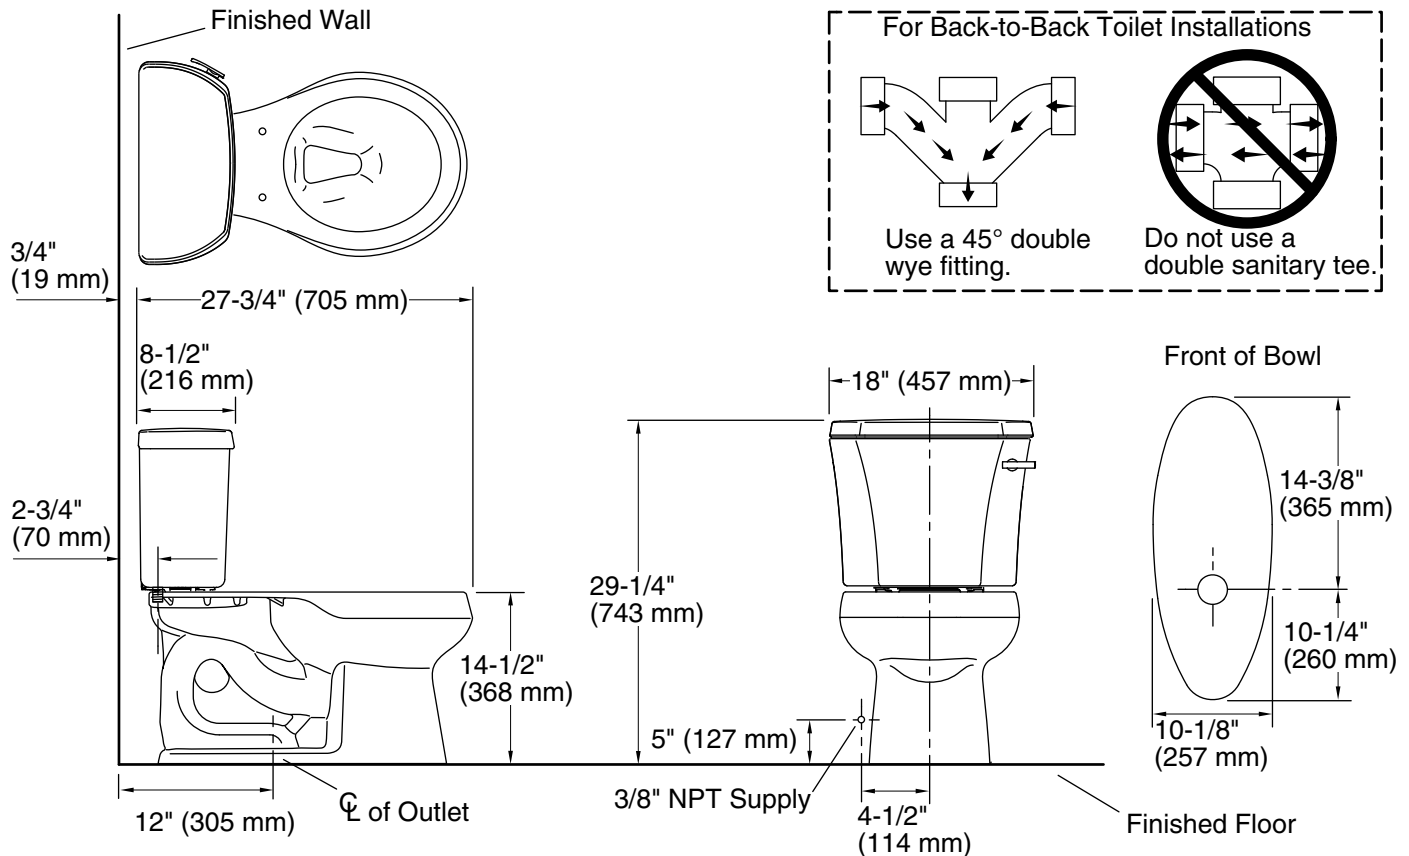

### Features

- Two-piece toilet.
- Round-front bowl offers an ideal solution for smaller baths and powder rooms.
- 1.28 gpf (4.8 lpf).
- Right-hand trip lever included.
- Combination consists of the K-4467-RA tank and the K-4197 bowl.
- Coordinates with other products in the Wellworth collection.

### Installation

- Standard 12" (305 mm) rough-in.
- Three-bolt installation.
- Seat and supply line sold separately.

#### Technical Information

All product dimensions are nominal.

Toilet type:	Two-piece, Floor-mount
Waste Outlet:	Floor
Bowl shape:	Round-front
Flush type:	Class Five®
Trap passageway:	2-1/8" (54 mm)
Water Consumption	
Full:	1.28 gpf (4.8 lpf)
Water surface size:	10-1/2" x 7-3/4" (267 mm x 197 mm)
Rim to water surface:	5-1/4" (133 mm)
Rough-in:	12" (305 mm)
Seat-mounting holes:	5-1/2" (140 mm)