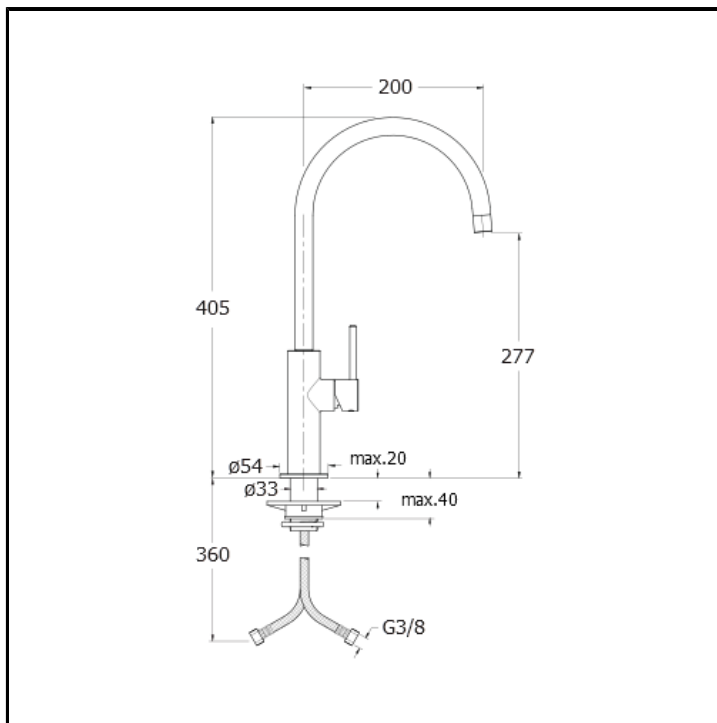

CRIKT562

Single lever kitchen mixer with right side lever

FINITURE

-  Chrome
-  Polished black chrome
-  Polished metallic
-  PVD polished rose gold

FEATURES FROM TECHNOLOGIES

-
-

COMMAND

- Monocontrol