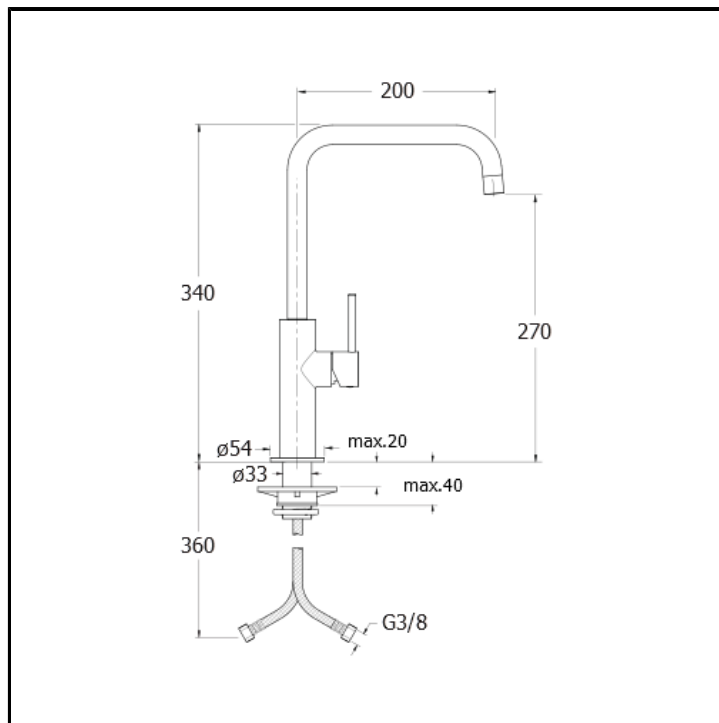

# CRIKT563

Single lever kitchen mixer with right side lever