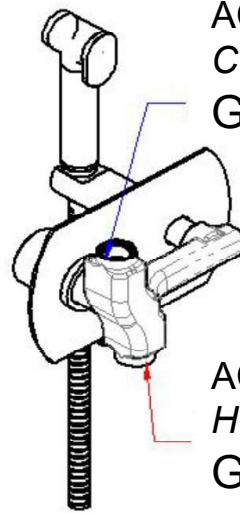

DANIEL

SCHEDA TECNICA TECHNICAL FEATURES

ART. COD.

TK6424DC

ACQUA FREDDA
COLD WATER
G1/2

ACQUA CALDA
HOT WATER
G1/2

MATERIALI / MATERIALS

OTTONE CROMATO / CHROME PLATED BRASS
ACCIAIO INOX / STAINLESS STEEL