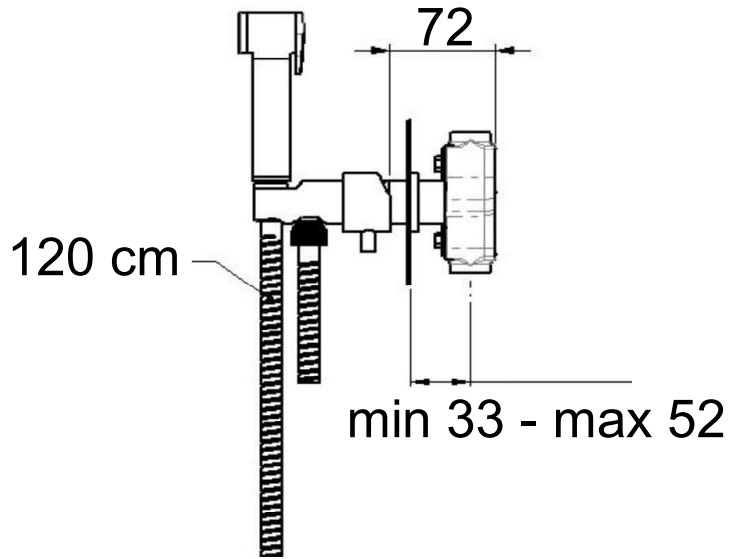

DANIEL

SCHEDA TECNICA TECHNICAL FEATURES

ART. COD.

TK6424DC

ACQUA FREDDA
COLD WATER
G1/2

ACQUA CALDA
HOT WATER
G1/2

MATERIALI / MATERIALS

OTTONE CROMATO / CHROME PLATED BRASS
ACCIAIO INOX / STAINLESS STEEL