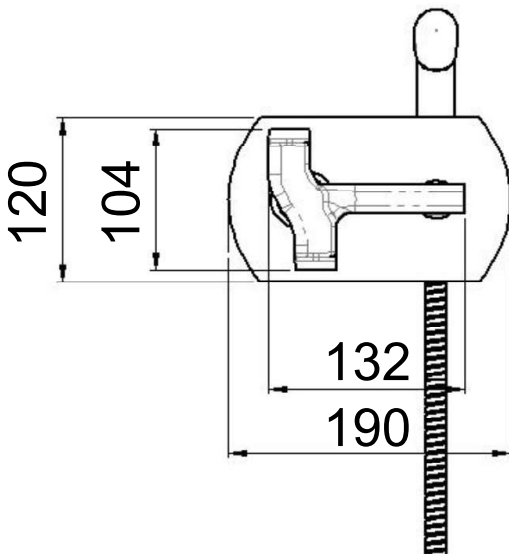

DANIEL

SCHEDA TECNICA TECHNICAL FEATURES

ART. COD.

TK6424DC

ACQUA FREDDA
COLD WATER
G1/2

ACQUA CALDA
HOT WATER
G1/2

MATERIALI / MATERIALS

OTTONE CROMATO / CHROME PLATED BRASS
ACCIAIO INOX / STAINLESS STEEL