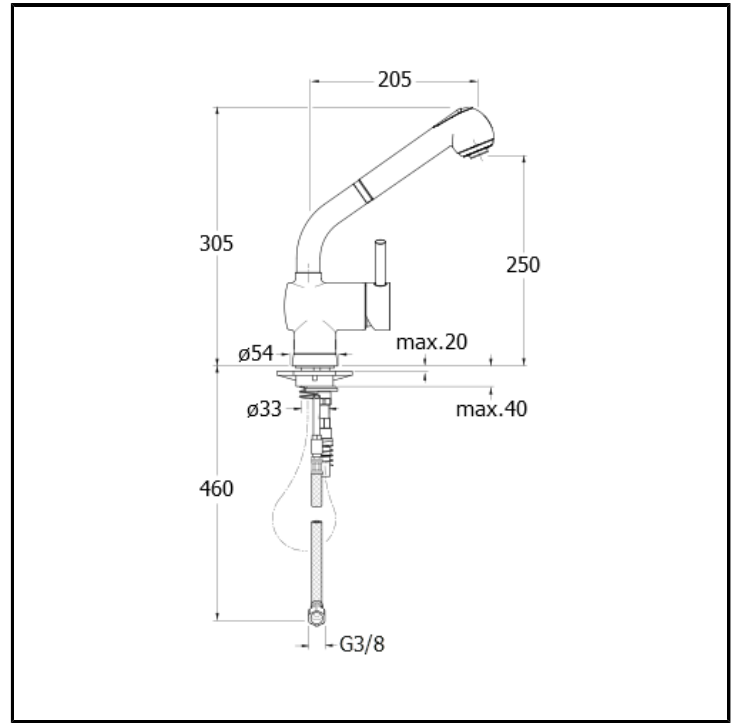

CRIKT530

■ CRISTINA
RUBINETTERIE

Single lever kitchen mixer with right side lever and pull-out spray

FINITURE

 Chrome

CHARACTERISTICS

- Extractable hand shower

FEATURES FROM TECHNOLOGIES