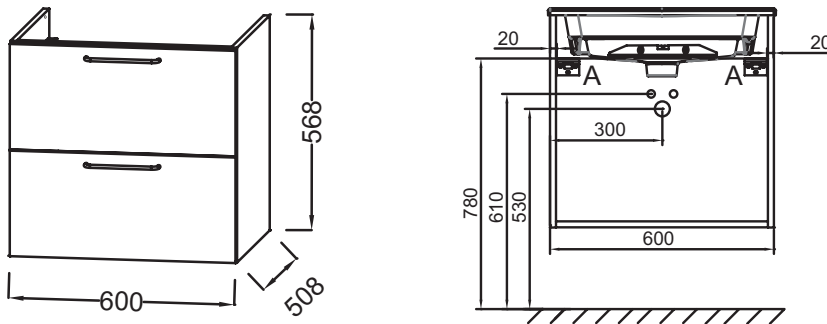

EB2520-R7

Collection: ODÉON RIVE GAUCHE

Finish*:

Main features:

Features

- DIMENSIONS: 60 x 50.80 x 56.80 cm
- MATERIAL: Lacquer or melamine
- NORMS AND REGULATION: NF
- VERSION: Bronze handle
- INSIDE FINISH: Grey
- ADDITIONAL INFORMATION: tap, vanity top/basin and fixings set not included
- WEIGHT: 28 kg
- INSTALLATION TYPE: Wall-hung
- STORAGE TYPE: Drawer
- HANDLE : Attached wire handle
- FIXING: Installer selects fixings set according to wall support

Technical drawing

Product Specification: Base unit for vanity top 60 cm, 2 drawers, bronze wire handles. EB2520-R7. Collection: ODÉON RIVE GAUCHE. DIMENSIONS: 60 x 50.80 x 56.80 cm. WEIGHT: 28 kg. MATERIAL: Lacquer or melamine. INSTALLATION TYPE: Wall-hung. NORMS AND REGULATION: NF. STORAGE TYPE: Drawer. VERSION: Bronze handle. HANDLE : Attached wire handle. INSIDE FINISH: Grey. FIXING: Installer selects fixings set according to wall support. ADDITIONAL INFORMATION: tap, vanity top/basin and fixings set not included.