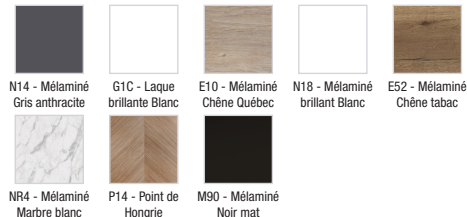

EB2520-R7

Collection: ODÉON RIVE GAUCHE

Finish*:

Main features:

Features

- DIMENSIONS: 60 x 50.80 x 56.80 cm
- MATERIAL: Lacquer or melamine
- NORMS AND REGULATION: NF
- VERSION: Bronze handle
- INSIDE FINISH: Grey
- ADDITIONAL INFORMATION: tap, vanity top/basin and fixings set not included
- WEIGHT: 28 kg
- INSTALLATION TYPE: Wall-hung
- STORAGE TYPE: Drawer
- HANDLE : Attached wire handle
- FIXING: Installer selects fixings set according to wall support

Technical drawing

Product Specification: Base unit for vanity top 60 cm, 2 drawers, bronze wire handles. EB2520-R7. Collection: ODÉON RIVE GAUCHE. DIMENSIONS: 60 x 50.80 x 56.80 cm. WEIGHT: 28 kg. MATERIAL: Lacquer or melamine. INSTALLATION TYPE: Wall-hung. NORMS AND REGULATION: NF. STORAGE TYPE: Drawer. VERSION: Bronze handle. HANDLE : Attached wire handle. INSIDE FINISH: Grey. FIXING: Installer selects fixings set according to wall support. ADDITIONAL INFORMATION: tap, vanity top/basin and fixings set not included.

*Due to possible variations in computer and printer calibrations, technical factors and certain finish characteristics, the colors you see may not accurately portray the actual colors and are provided as a guide only.