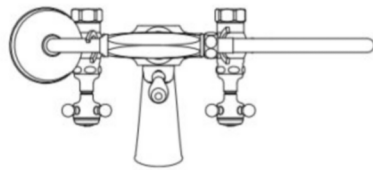

### TECHNICAL DETAILS

ADA Compliance: Yes  
Adjustable versus Fixed Spray: Fixed Spray  
Diameter of Head: 2.8"  
Flow Restriction Options: 2.0, 1.75, 1.5, 0.92  
Handle Spread Maximum: 5 7/8"  
Handle Spread Minimum: 5 7/8"  
Handle Turn Angle: Quarter Turn  
Handshower / Spray Hose Length: 60"  
Index Color / Finish and Material: White Porcelain  
Depth / Width: 6 1/2"  
Height: 12 1/2"  
Index Marking: Hot/Cold  
Inlet Connection Size: 3/4"  
Inlet Connection Type: Union Nut  
Inlet Supply Spread Maximum: 5 7/8"  
Inlet Supply Spread Minimum: 5 7/8"  
Integrated Diverter: Y  
Length: 10 1/2"  
Number of Handles: Three  
Pivot: N  
Primary Material: Brass  
Restricted Maximum Flow Rate: 2.5 gpm  
Spout Reach: 4 1/2"  
Spout Swivel: N  
Suggested Application: Bath  
Valve Material: Ceramic  
Water Pressure Maximum: 85.0 psi  
Water Pressure Minimum: 20.0 psi  
Water Pressure Recommended: 45.0 psi

### PRODUCT FEATURES

Cross handles feature hot and cold markings on white porcelain indices. A handshower adds a degree of comfort, making it easy to rinse the bath.

This item is stocked in a Chrome, Nickel or Matte Nickel finishes and additional made-to-order finish options are available in 12 weeks from purchase.

Available with metal, wood or porcelain handle materials with MTO materials including porcelain and semiprecious stones.

Standard flow rate is 2.5gpm for handshower only. Also available in high efficient flow options. Contact your sales associate or call 1 (800) 899-6757 for details.

## JULIA

JUXT01

Julia Exposed Tub Filler with Handshower and White Porcelain Lever Diverter

TOP VIEW

SCALE: 1 1/2"=1'-0"

FRONT VIEW

SCALE: 1 1/2"=1'-0"

SIDE VIEW