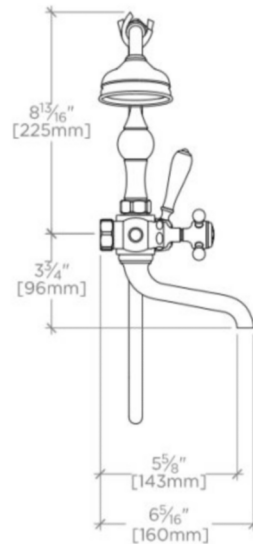

### TECHNICAL DETAILS

ADA Compliance: Yes  
Adjustable versus Fixed Spray: Fixed Spray  
Diameter of Head: 2.8"  
Flow Restriction Options: 2.0, 1.75, 1.5, 0.92  
Handle Spread Maximum: 5 7/8"  
Handle Spread Minimum: 5 7/8"  
Handle Turn Angle: Quarter Turn  
Handshower / Spray Hose Length: 60"  
Index Color / Finish and Material: White Porcelain  
Depth / Width: 6 1/2"  
Height: 12 1/2"  
Index Marking: Hot/Cold  
Inlet Connection Size: 3/4"  
Inlet Connection Type: Union Nut  
Inlet Supply Spread Maximum: 5 7/8"  
Inlet Supply Spread Minimum: 5 7/8"  
Integrated Diverter: Y  
Length: 10 1/2"  
Number of Handles: Three  
Pivot: N  
Primary Material: Brass  
Restricted Maximum Flow Rate: 2.5 gpm  
Spout Reach: 4 1/2"  
Spout Swivel: N  
Suggested Application: Bath  
Valve Material: Ceramic  
Water Pressure Maximum: 85.0 psi  
Water Pressure Minimum: 20.0 psi  
Water Pressure Recommended: 45.0 psi

## JULIA

JUXT01

Julia Exposed Tub Filler with Handshower and White Porcelain Lever Diverter

TOP VIEW

SCALE: 1 1/2"=1'-0"

FRONT VIEW

SCALE: 1 1/2"=1'-0"

SIDE VIEW

SCALE: 1 1/2"=1'-0"