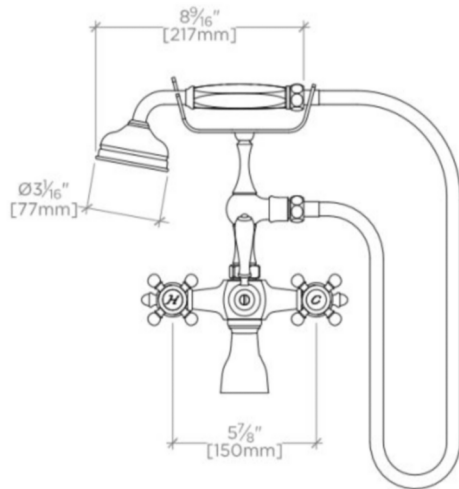

### TECHNICAL DETAILS

ADA Compliance: Yes  
Adjustable versus Fixed Spray: Fixed Spray  
Diameter of Head: 2.8"  
Flow Restriction Options: 2.0, 1.75, 1.5, 0.92  
Handle Spread Maximum: 5 7/8"  
Handle Spread Minimum: 5 7/8"  
Handle Turn Angle: Quarter Turn  
Handshower / Spray Hose Length: 60"  
Index Color / Finish and Material: White Porcelain  
Depth / Width: 6 1/2"  
Height: 12 1/2"  
Index Marking: Hot/Cold  
Inlet Connection Size: 3/4"  
Inlet Connection Type: Union Nut  
Inlet Supply Spread Maximum: 5 7/8"  
Inlet Supply Spread Minimum: 5 7/8"  
Integrated Diverter: Y  
Length: 10 1/2"  
Number of Handles: Three  
Pivot: N  
Primary Material: Brass  
Restricted Maximum Flow Rate: 2.5 gpm  
Spout Reach: 4 1/2"  
Spout Swivel: N  
Suggested Application: Bath  
Valve Material: Ceramic  
Water Pressure Maximum: 85.0 psi  
Water Pressure Minimum: 20.0 psi  
Water Pressure Recommended: 45.0 psi

## JULIA

JUXT01

Julia Exposed Tub Filler with Handshower and White Porcelain Lever Diverter

TOP VIEW

SCALE: 1 1/2"=1'-0"

FRONT VIEW

SCALE: 1 1/2"=1'-0"

SIDE VIEW

SCALE: 1 1/2"=1'-0"