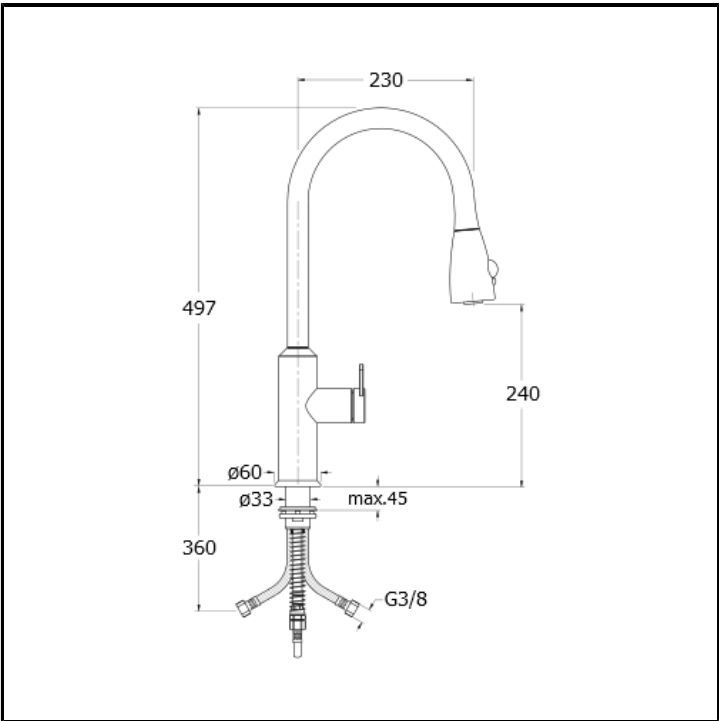

CRIKU530

Single lever kitchen mixer with right side lever and pull-out spray

FINITURE

- White matt
- Chrome
- Black matt

CHARACTERISTICS

- Extractable hand shower

FEATURES FROM TECHNOLOGIES

-
-
-
-
-
-