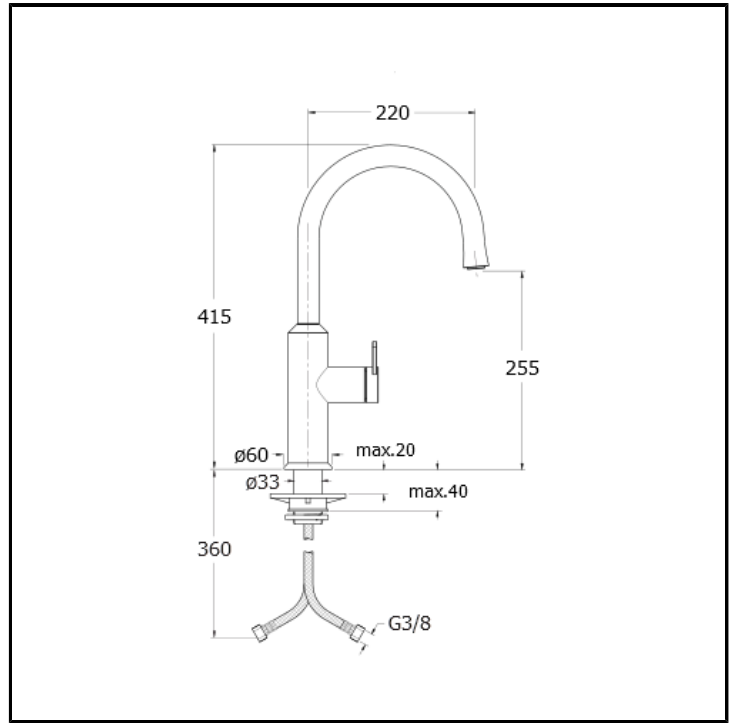

CRIKU525

■ CRISTINA
RUBINETTERIE

Single lever kitchen mixer with right side lever

FINITURE

- White matt
- Chrome
- Polished black chrome
- Polished metallic
- Black matt
- PVD polished rose gold

FEATURES FROM TECHNOLOGIES