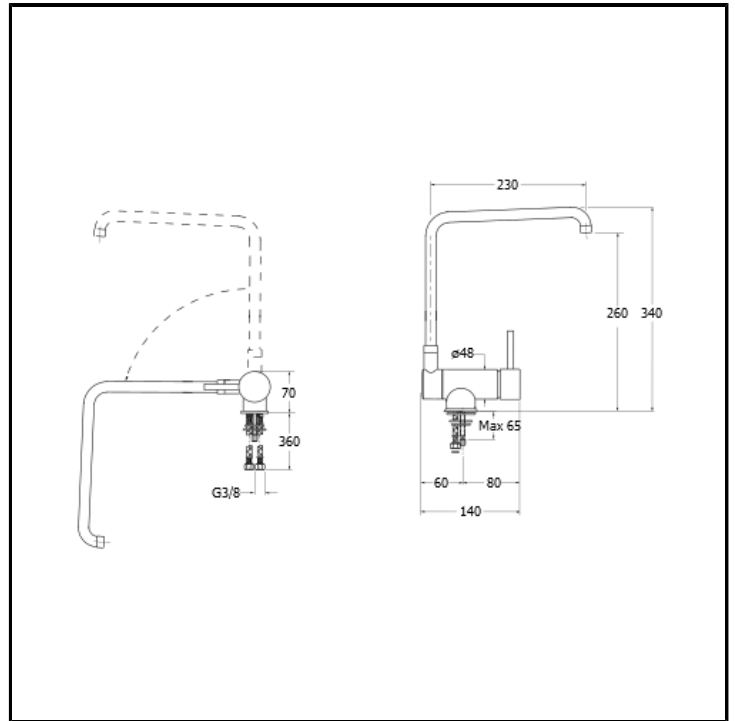

CRIKT501

Under window kitchen mixer with right side lever

FINITURE

-  Chrome
-  Brushed metallic
-  Brushed old brass

CHARACTERISTICS

-

FEATURES FROM TECHNOLOGIES

-
-