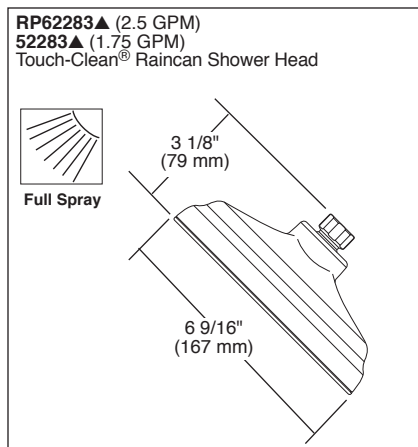

Delta reserves the right (1) to make changes in specifications and materials, and (2) to change or discontinue models, both without notice or obligation. Dimensions are for reference only. See current full-line price book or www.deltafaucet.com for finish options and product availability.