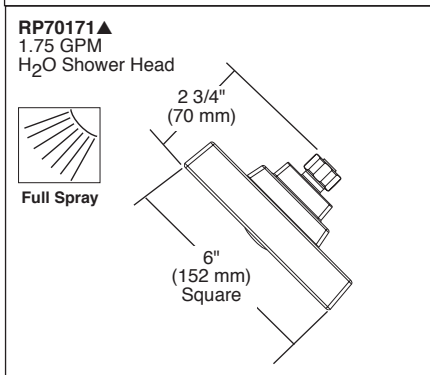

Delta reserves the right (1) to make changes in specifications and materials, and (2) to change or discontinue models, both without notice or obligation. Dimensions are for reference only. See current full-line price book or www.deltafaucet.com for finish options and product availability.