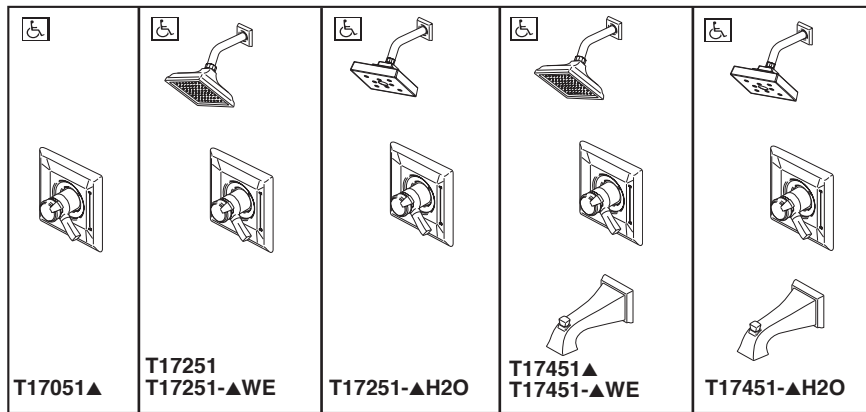

WARRANTY

- Parts and Finish - Lifetime limited warranty; or for commercial purchasers, 10 years for multi-family residential (apartments and condominiums) and 5 years for all other commercial uses, in each case from the date of purchase.
- Electronic Parts and Batteries (if applicable) - 5 years from the date of purchase; or for commercial purchasers, 1 year from the date of purchase. No warranty is provided on batteries.

COMPLIES WITH:

- ASME A112.18.1 / CSA B125.1
- ASSE 1016
- Indicates compliance to ICC/ANSI A117.1 - Valve control only
- EPA WaterSense® - Applies to T17251-WE, T17251-H₂O, T17451-WE, T17451-H₂O, RP70171 and 52283

Delta Faucet Company

55 E. 111th Street, Indianapolis, IN 46280
350 South Edgeware Road, St. Thomas, ON N5P 4L1
© 2020 Delta Faucet Company

Submitted Model No.: _____

Specific Features: _____