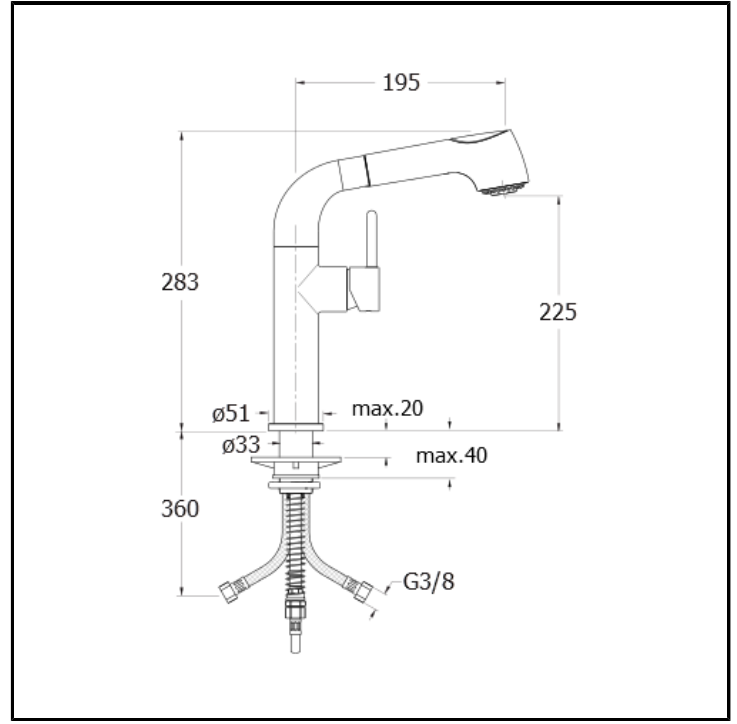

# CRIKK550

■ CRISTINA  
RUBINETTERIE

Single lever kitchen mixer with right side lever and pull-out spray