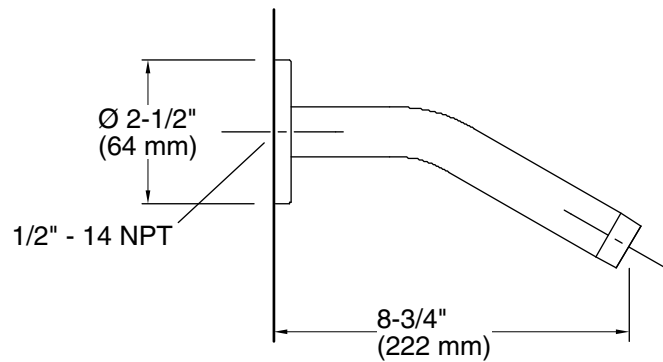

Technical Information

All product dimensions are nominal.

Notes

Install this product according to the installation guide.

ADA, CSA B651 compliant when installed to the specific requirements of these regulations.