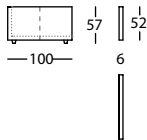

256.132.I

HAPPEN BRAZO ESTRECHO IZDO
HAPPEN NARROW LEFT ARM
HAPPEN BRAS ETROIT GAUCHE

0,06 m³ / 1 Pack. / 6,0 kg