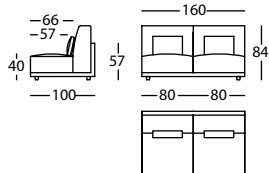

256.121.SJ
HAPPEN MOD 160 ALTO 84
HAPPEN MODULE 160 HEIGHT 84
HAPPEN MODULE 160 HAUT 84
1,19 m² / 1 Pack. / 46,0 kg