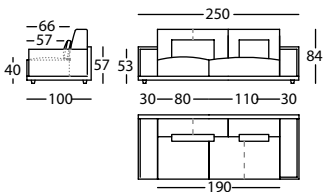

256.11.ZJ.1

HAPPEN SOFA 250 BR ANCHO ALTO 84
HAPPEN SOFA 250 WIDE ARM HEIGHT 84
HAPPEN CANAPE 250 BRAS LARGE HAUT 84

1,84 m³ / 1 Pack. / 68,0 kg