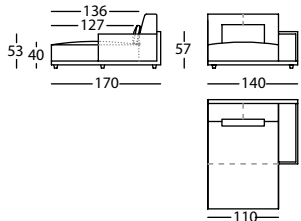

256.142.QTJ.1.D

HAPPEN CHAISE 140X170 BR ANCHO DCHO ALTO 84
HAPPEN CHAISE 140X170 WIDE RIGHT ARM H-84
H CHAISE 140X170 BRAS LARGE DROIT HAUT 84

1,75 m³ / 1 Pack. / 60,0 kg