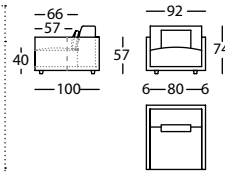

Respaldo bajo / Low back / Dossier bas

256.11.KH.2

HAPPEN SILLON 92 BR EST ALTO 74
HAPPEN ARMCHAIR 92 NARROW ARM HEIGHT 74
HAPPEN FAUTEUIL 92 BRAS ETROIT HAUT 74

0,67 m³ / 1 Pack. / 32,0 kg