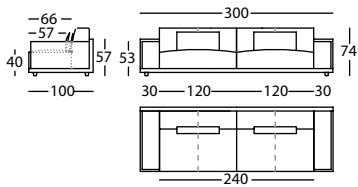

256.11.Z7H.A71

H SOFA 300 BR ANCHO ALTO 74 2 ALMOHADAS
H SOFA 300 WIDE ARM HEIGHT 74 2 CUSHIONS
H CANAPE 300 BRAS LARGE HAUT 74 2 COUSSINS

2,20 m³ / 1 Pack. / 84,0 kg