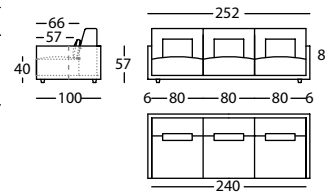

256.11.ZJ.2

HAPPEN SOFA 252 BR EST ALTO 84
HAPPEN SOFA 252 NARROW ARM HEIGHT 84
HAPPEN CANAPE 252 BRAS ETROIT HAUT 84

1,85 m³ / 1 Pack. / 80,0 kg