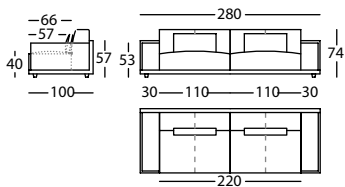

256.11.Z5H.1

HAPPEN SOFA 280 BR ANCHO ALTO 74
HAPPEN SOFA 280 WIDE ARM HEIGHT 74
HAPPEN CANAPE 280 BRAS LARGE HAUT 74

2,06 m³ / 1 Pack. / 71,0 kg