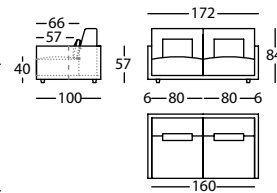

256.11.TJ.2

HAPPEN SOFA 172 BR EST ALTO 84
HAPPEN SOFA 172 NARROW ARM HEIGHT 84
HAPPEN CANAPE 172 BRAS ETROIT HAUT 84

1,27 m³ / 1 Pack. / 52,0 kg