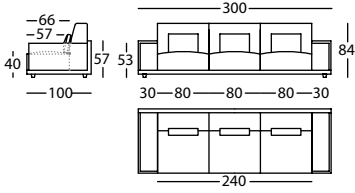

256.11.ZJ.1

HAPPEN SOFA 300 BR ANCHO ALTO 84
HAPPEN SOFA 300 WIDE ARM HEIGHT 84
HAPPEN CANAPE 300 BRAS LARGE HAUT 84

2,20 m³ / 1 Pack. / 84,0 kg