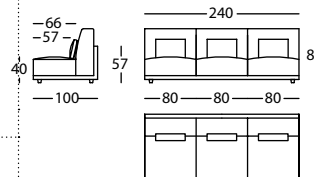

256.121.Z1J
HAPPEN MOD 240 ALTO 84
HAPPEN MODULE 240 HEIGHT 84
HAPPEN MODULE 240 HAUT 84
1,77 m² / 1 Pack. / 74,0 kg