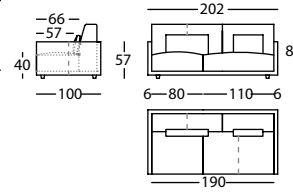

256.11.WJ.2

HAPPEN SOFA 202 BR EST ALTO 84
HAPPEN SOFA 202 NARROW ARM HEIGHT 84
HAPPEN CANAPE 202 BRAS ETROIT HAUT 84

1,49 m³ / 1 Pack. / 64,0 kg