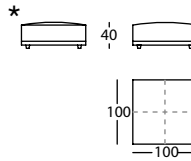

256.151.LL

HAPPEN PUF 100X100
HAPPEN POUF 100X100
HAPPEN POUF 100X100

0,46 m³ / 1 Pack. / 23,0 kg