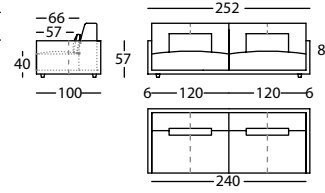

256.11.ZJ.A72

HAPPEN SOFA 252 BR EST ALTO 84 2 ALMOHADAS
H SOFA 252 NARROW ARM HEIGHT 84 2 CUSHIONS
H CANAPE 252 BRAS ETROIT HAUT 84 2 COUSSINS

1,85 m³ / 1 Pack. / 80,0 kg