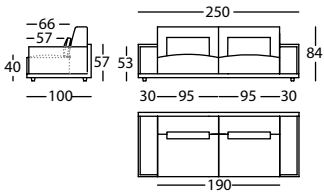

256.11.ZJ.A71

HAPPEN SOFA 250 BR ANCHO ALTO 84 SIMETRICO
HAPPEN SOFA 250 WIDE ARM H-84 SYMMETRIC
H CANAPE 250 BRAS LARGE HAUT 84 SYMÉTRIQUE

1,84 m³ / 1 Pack. / 68,0 kg