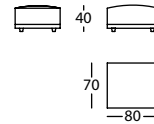

256.151.JH

HAPPEN PUF 80X70
HAPPEN POUF 80X70
HAPPEN POUF 80X70

0,26 m³ / 1 Pack. / 16,0 kg