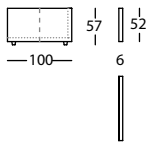

Respaldo alto / High back / Dossier haut

**256.131.D**  
 HAPPEN BRAZO ANCHO DCHO  
 HAPPEN WIDE RIGHT ARM  
 HAPPEN BRAS LARGE DROIT  
 0,23 m<sup>2</sup> / - Pack. / 8,0 kg

**256.131.I**  
 HAPPEN BRAZO ANCHO IZDO  
 HAPPEN WIDE LEFT ARM  
 HAPPEN BRAS LARGE GAUCHE  
 0,23 m<sup>2</sup> / - Pack. / 8,0 kg