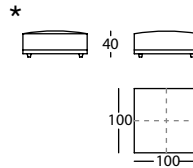

256.151.LL

HAPPEN PUF 100X100
HAPPEN POUF 100X100
HAPPEN POUF 100X100

0,46 m³ / 1 Pack. / 23,0 kg