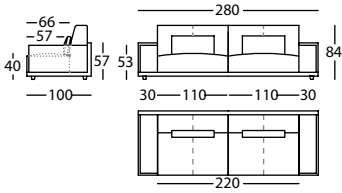

256.11.ZJ.1

HAPPEN SOFA 280 BR ANCHO ALTO 84
HAPPEN SOFA 280 WIDE ARM HEIGHT 84
HAPPEN CANAPE 280 BRAS LARGE HAUT 84

2,06 m³ / 1 Pack. / 71,0 kg