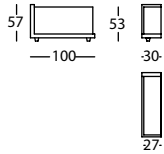

256.131.I
HAPPEN BRAZO ANCHO IZDO
HAPPEN WIDE LEFT ARM
HAPPEN BRAS LARGE GAUCHE
0,23 m² / - Pack. / 8,0 kg