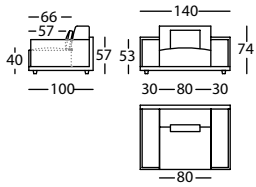

HAPPEN by Rafa García, 2010

Respaldo bajo / Low back / Dossier bas

256.11.QH.1

HAPPEN SILLON 140 BR ANCHO ALTO 74
HAPPEN ARMCHAIR 140 WIDE ARM HEIGHT 74
HAPPEN FAUTEUIL 140 BRAS LARGE HAUT 74

1,04 m³ / 1 Pack. / 36,0 kg