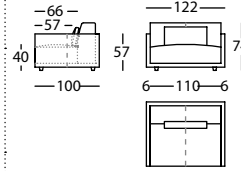

256.11.NH.2

HAPPEN SILLON 122 BR EST ALTO 74
HAPPEN ARMCHAIR 122 NARROW ARM HEIGHT 74
HAPPEN FAUTEUIL 122 BRAS ETROIT HAUT 74

0,91 m³ / 1 Pack. / 38,0 kg