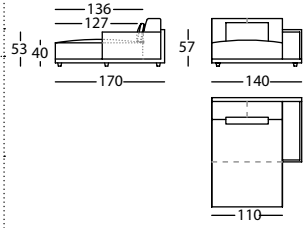

256.142.QTH.1.D

HAPPEN CHAISE 140X170 BR ANCHO DCHO ALTO 74
H CHAISE 140X170 WIDE RIGHT ARM HEIGHT 74
H CHAISE 140X170 BRAS LARGE DROIT HAUT 74

1,75 m³ / 1 Pack. / 60,0 kg