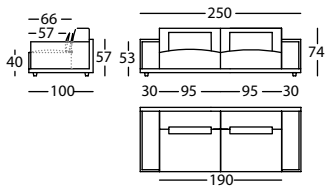

256.11.Z2H.A71

HAPPEN SOFA 250 BR ANCHO ALTO 74 SIMETRICO
HAPPEN SOFA 250 WIDE ARM H-74 SYMMETRIC
H CANAPE 250 BRAS LARGE HAUT 74 SYMÉTRIQUE

1,84 m³ / 1 Pack. / 68,0 kg