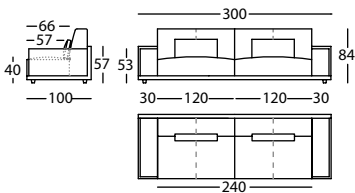

256.11.ZJ.A71

H SOFA 300 BR ANCHO ALTO 84 2 ALMOHADAS
H SOFA 300 WIDE ARM HEIGHT 84 2 CUSHIONS
H CANAPE 300 BRAS LARGE HAUT 84 2 COUSSINS

2,20 m³ / 1 Pack. / 84,0 kg