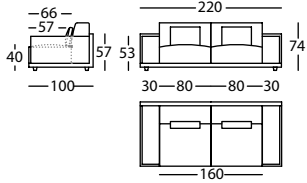

HAPPEN SILLON 140 BR ANCHO ALTO 74  
HAPPEN ARMCHAIR 140 WIDE ARM HEIGHT 74  
HAPPEN FAUTEUIL 140 BRAS LARGE HAUT 74

1,04 m<sup>3</sup> / 1 Pack. / 36,0 kg

**256.11.YH.1**

HAPPEN SOFA 220 BR ANCHO ALTO 74  
HAPPEN SOFA 220 WIDE ARM HEIGHT 74  
HAPPEN CANAPE 220 BRAS LARGE HAUT 74