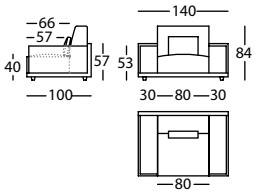

HAPPEN by *Rafa García*, 2010

Respaldo alto / High back / Dossier haut

Respaldo alto / High back / Dossier haut

256.11.QJ.1

HAPPEN SILLON 140 BR ANCHO ALTO 84
HAPPEN ARMCHAIR 140 WIDE ARM HEIGHT 84
HAPPEN FAUTEUIL 140 BRAS LARGE HAUT 84

1,04 m³ / 1 Pack. / 36,0 kg