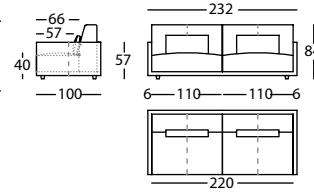

256.11.ZJ.2

HAPPEN SOFA 232 BR EST ALTO 84
HAPPEN SOFA 232 NARROW ARM HEIGHT 84
HAPPEN CANAPE 232 BRAS ETROIT HAUT 84

1,71 m³ / 1 Pack. / 67,0 kg