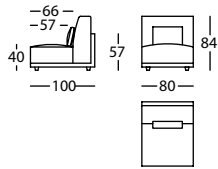

256.121.JJ
HAPPEN MOD 80 ALTO 84
HAPPEN MODULE 80 HEIGHT 84
HAPPEN MODULE 80 HAUT 84
0,60 m² / 1 Pack. / 26,0 kg