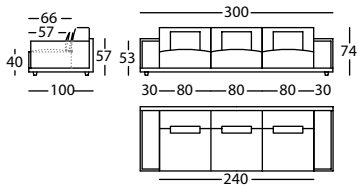

256.11.Z7H.1

HAPPEN SOFA 300 BR ANCHO ALTO 74
HAPPEN SOFA 300 WIDE ARM HEIGHT 74
HAPPEN CANAPE 300 BRAS LARGE HAUT 74

2,20 m³ / 1 Pack. / 84,0 kg