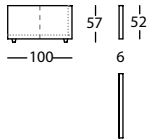

256.132.D

HAPPEN BRAZO ESTRECHO DCHO
HAPPEN NARROW RIGHT ARM
HAPPEN BRAS ETROIT DROIT

0,06 m³ / 1 Pack. / 6,0 kg