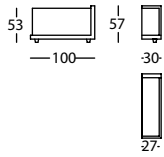

HAPPEN by Rafa García, 2010

Respaldo alto / High back / Dossier haut

256.131.D
HAPPEN BRAZO ANCHO DCHO
HAPPEN WIDE RIGHT ARM
HAPPEN BRAS LARGE DROIT
0,23 m² / - Pack. / 8,0 kg