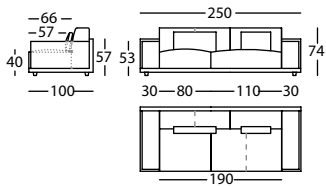

256.11.Z2H.1

HAPPEN SOFA 250 BR ANCHO ALTO 74
HAPPEN SOFA 250 WIDE ARM HEIGHT 74
HAPPEN CANAPE 250 BRAS LARGE HAUT 74

1,84 m³ / 1 Pack. / 68,0 kg