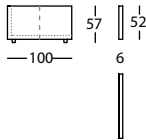

256.132.I
HAPPEN BRAZO ESTRECHO IZDO
HAPPEN NARROW LEFT ARM
HAPPEN BRAS ETROIT GAUCHE
0,06 m² / - Pack. / 6,0 kg