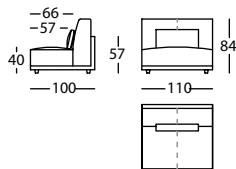

256.121.MJ
HAPPEN MOD 110 ALTO 84
HAPPEN MODULE 110 HEIGHT 84
HAPPEN MODULE 110 HAUT 84
0,82 m² / 1 Pack. / 32,0 kg