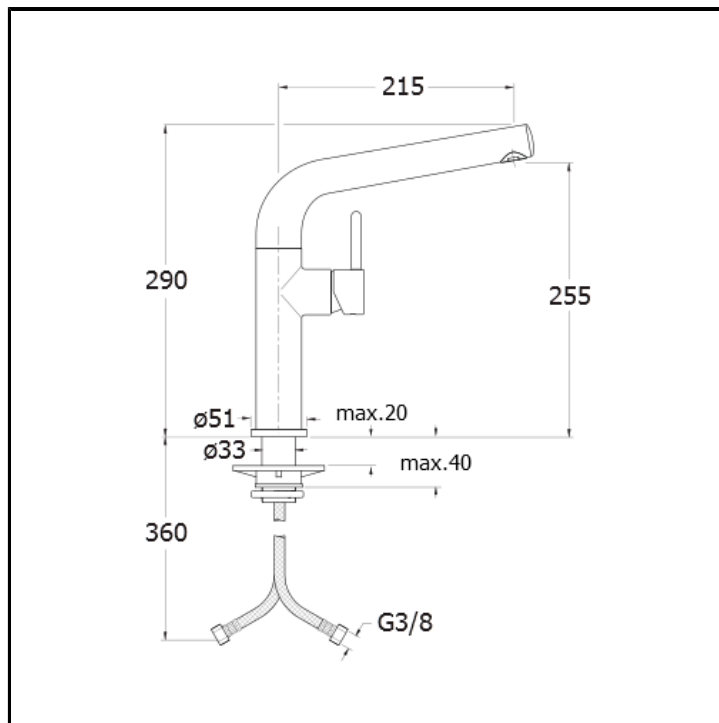

CRIKK535

CRISTINA
RUBINETTERIE

Single lever kitchen mixer with right side lever

FINITURE

-  Chrome
-  Polished black chrome
-  Brushed black chrome
-  Polished metallic
-  PVD polished rose gold

FEATURES (MODEL NAME SIDE)