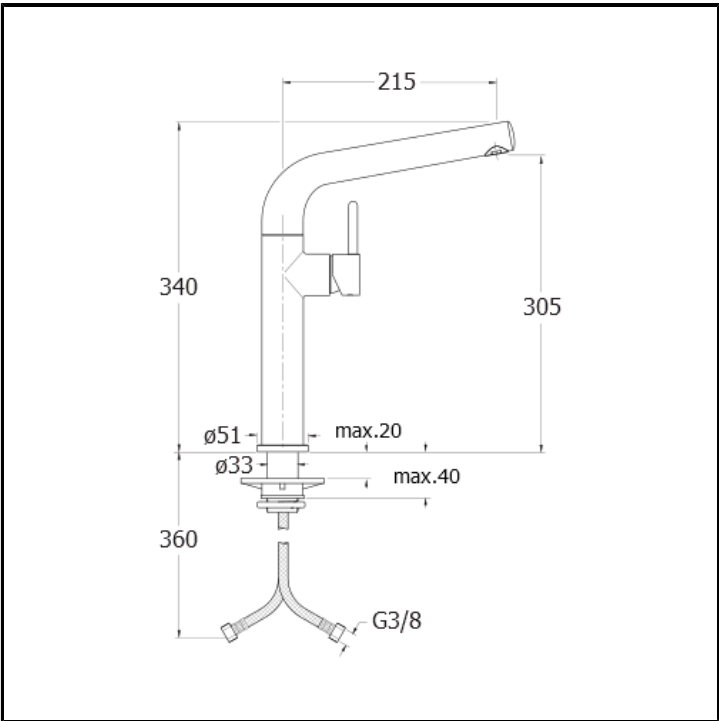

# CRIKK536

Single lever kitchen mixer with right side lever

### FEATURES (MODEL NAME SIDE)

- Tall