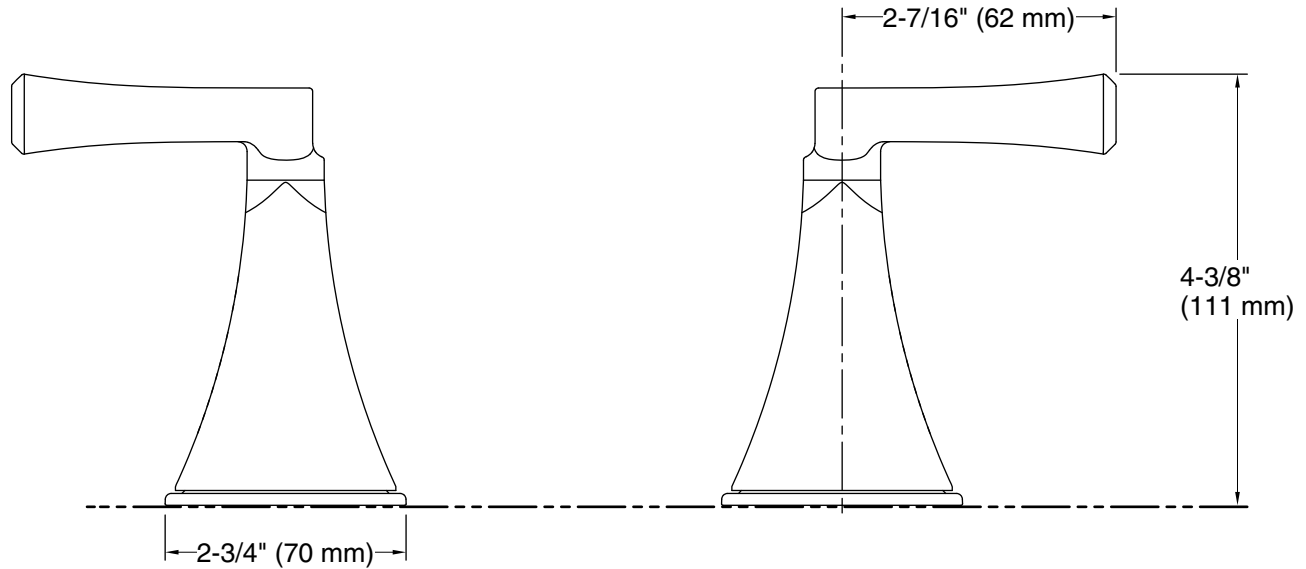

Features

- Deco lever handles.

Material

- Brass construction.

Installation

- Deck-mount.

Required Products/Accessories

K-300-K High Flow Bath Valve

or

K-301-K ¾" High-Flow Bath Valve

or

K-300-KR High Flow Valve w/ Rigid Connections

Recommended Products/Accessories

K-23723 Faucet cleaner

Codes/Standards

ASME A112.18.1/CSA B125.1

Technical Information

All product dimensions are nominal.

Notes

Install this product according to the installation guide.