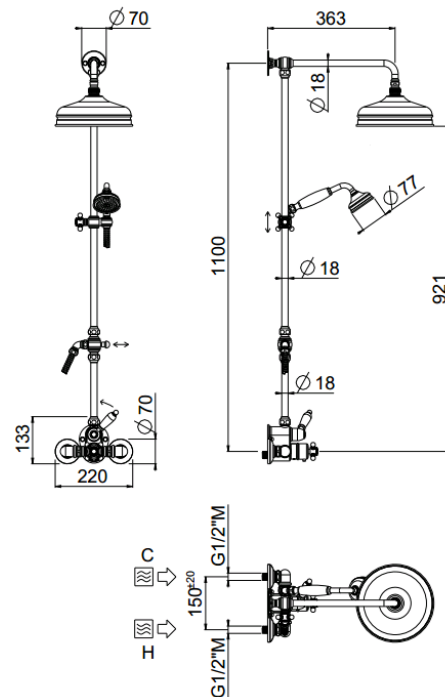

Colonial

Colonial
00-2003-CR

TECHNICAL INFORMATION

Traditional style thermostatic shower column in brass. Non-liming inspectable and serviceable colonial shower head, Ø220, in brass/stainless steel. 5 jets colonial hand shower in brass, non-liming, inspectable and serviceable with curved brass elbow. Double spiral flexible hose in brass, 150mm. Special details: fixing screws covered by aesthetic caps and a harmonious design linking the hexagonal shape of the nut to the conical shape of the column. CHROME

Flow rate:
x rubinetto

PICTURE

SPARE PARTS

ORIC007

ORIC059
Termostatica
Thermostatic
T°

FEATURES

rain jet

hydromassage jet

rain jet +
hydromassage

soft shower jet

rain jet + soft

Non-liming

TECHNICAL DRAWING

FINISHINGS