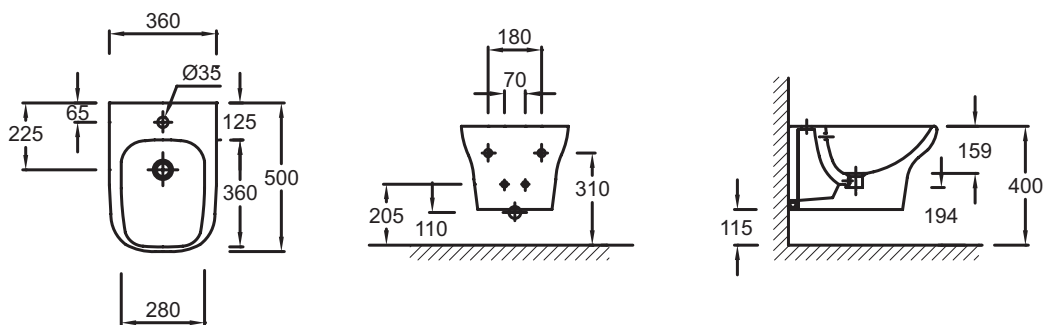

**EME0002**

**Collection:** VOX

**Finish\*:**

00 - White

**Main features:**

**Features**

- DIMENSIONS: 50 x 36 cm
- MATERIAL: Ceramic
- HEIGHT: Standard
- SEAT : Included
- 1 tap hole
- WEIGHT: 18.7 kg
- INSTALLATION TYPE: Wall-hung
- RIM TYPE: Rimless
- TOILET BOWL FIXINGS: Concealed

**Consumer benefits**

- DESIGN: Fluid and contemporary, soft shapes
- FAST, EASY CLEAN: Back-to-wall toilet, concealed fixings for total visibility and accessibility

**Technical drawing**

Product Specification: Wall-hung bidet. EME0002. Collection: VOX. DIMENSIONS: 50 x 36 cm. WEIGHT: 18.7 kg. MATERIAL: Ceramic. INSTALLATION TYPE: Wall-hung. HEIGHT: Standard. RIM TYPE: Rimless. SEAT : Included. TOILET BOWL FIXINGS: Concealed. 1 tap hole.