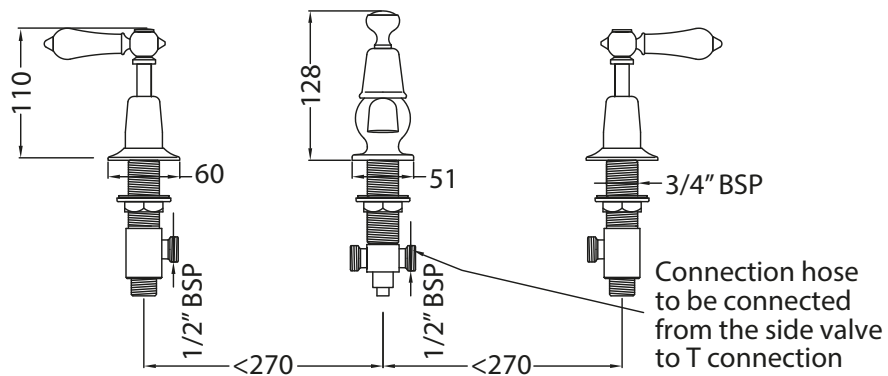

Catchpole & Rye

Saracens Dairy,
 Pluckley,
 Kent. U.K.
 TN27 0SA.
 TEL: +44 (0)1233 840840
 EMAIL: info@catchpoleandrye.com

Product Range:

Taps

Product Name:

La Fontaine Three Hole Basin Tap

DIMENSIONAL DATA SHEET DATE: AUGUST 2018

NOTES:

DIMENSIONS IN MILLIMETRES.

WHILST EVERY EFFORT IS MADE TO ENSURE THE ACCURACY OF THESE DATA SHEETS THEY ARE SUBJECT TO CHANGE WITHOUT NOTICE AS PART OF THE COMPANY'S PRODUCT DEVELOPMENT PROCESS.