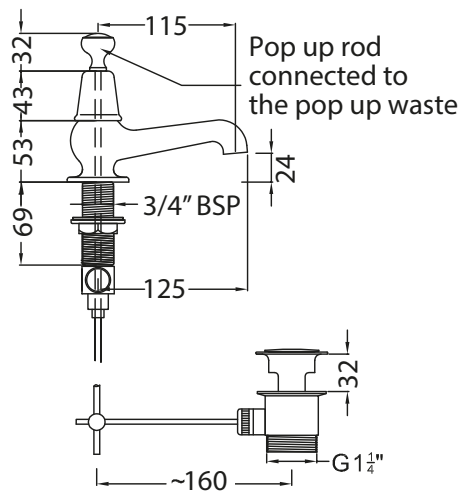

Catchpole & Rye

Saracens Dairy,
 Pluckley,
 Kent. U.K.
 TN27 0SA.
 TEL: +44 (0)1233 840840
 EMAIL: info@catchpoleandrye.com

Product Range:

Taps

Product Name:

La Fontaine Three Hole Basin Tap

DIMENSIONAL DATA SHEET DATE: AUGUST 2018

NOTES:

DIMENSIONS IN MILLIMETRES.

WHILST EVERY EFFORT IS MADE TO ENSURE THE ACCURACY OF THESE DATA SHEETS THEY ARE SUBJECT TO CHANGE WITHOUT NOTICE AS PART OF THE COMPANY'S PRODUCT DEVELOPMENT PROCESS.