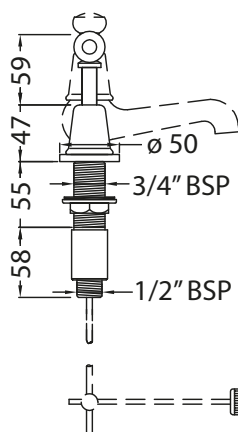

Catchpole & Rye

Saracens Dairy,
 Pluckley,
 Kent. U.K.
 TN27 0SA.
 TEL: +44 (0)1233 840840
 EMAIL: info@catchpoleandrye.com

Product Range:

Taps

Product Name:

La Fontaine Three Hole Basin Tap

DIMENSIONAL DATA SHEET DATE: AUGUST 2018

NOTES:

DIMENSIONS IN MILLIMETRES.

WHILST EVERY EFFORT IS MADE TO ENSURE THE ACCURACY OF THESE DATA SHEETS THEY ARE SUBJECT TO CHANGE WITHOUT NOTICE AS PART OF THE COMPANY'S PRODUCT DEVELOPMENT PROCESS.