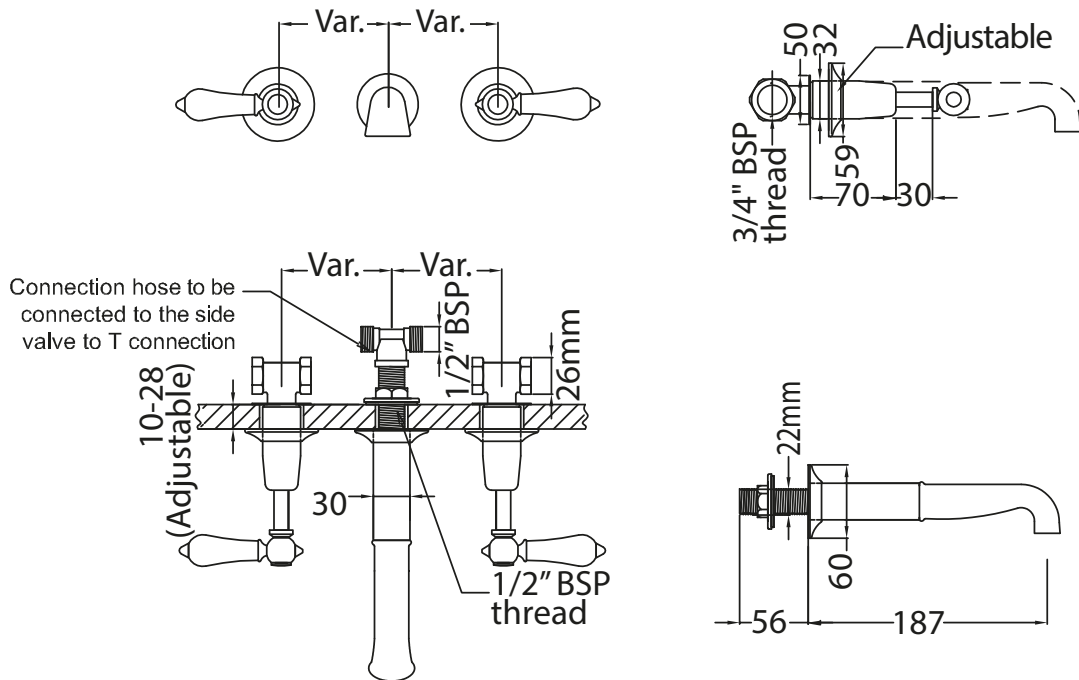

# Catchpole & Rye

Saracens Dairy,  
 Pluckley,  
 Kent. U.K.  
 TN27 0SA.  
 TEL: +44 (0)1233 840840  
 EMAIL: info@catchpoleandrye.com

Product Range:  
 Taps

Product Name:  
 La Fontaine Wall Mounted  
 Three Hole Basin Tap

## DIMENSIONAL DATA SHEET DATE: AUGUST 2018

NOTES:  
 DIMENSIONS IN MILLIMETRES.  
 WHILST EVERY EFFORT IS MADE TO ENSURE THE ACCURACY OF THESE DATA SHEETS THEY ARE SUBJECT TO CHANGE WITHOUT NOTICE AS PART OF THE COMPANY'S PRODUCT DEVELOPMENT PROCESS.