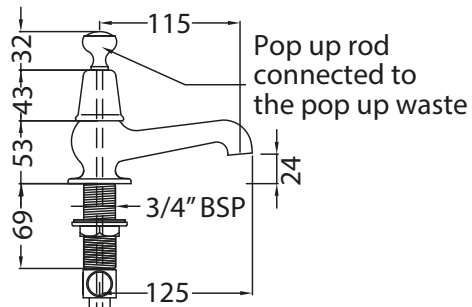

Catchpole & Rye

Saracens Dairy,
 Pluckley,
 Kent. U.K.
 TN27 0SA.
 TEL: +44 (0)1233 840840
 EMAIL: info@catchpoleandrye.com

Product Range:

Taps

Product Name:

La Loire Three Hole Basin Tap

DIMENSIONAL DATA SHEET DATE: AUGUST 2018

NOTES:

DIMENSIONS IN MILLIMETRES.

WHILST EVERY EFFORT IS MADE TO ENSURE THE ACCURACY OF THESE DATA SHEETS THEY ARE SUBJECT TO CHANGE WITHOUT NOTICE AS PART OF THE COMPANY'S PRODUCT DEVELOPMENT PROCESS.