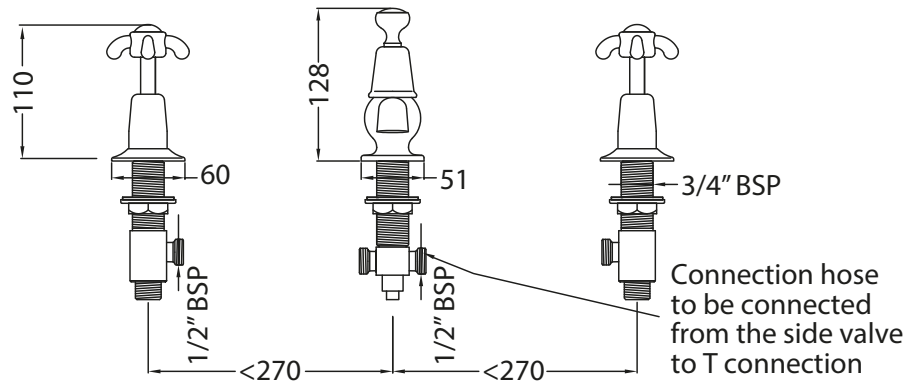

Catchpole & Rye

Saracens Dairy,
 Pluckley,
 Kent. U.K.
 TN27 0SA.
 TEL: +44 (0)1233 840840
 EMAIL: info@catchpoleandrye.com

Product Range:

Taps

Product Name:

La Loire Three Hole Basin Tap

DIMENSIONAL DATA SHEET DATE: AUGUST 2018

NOTES:

DIMENSIONS IN MILLIMETRES.

WHILST EVERY EFFORT IS MADE TO ENSURE THE ACCURACY OF THESE DATA SHEETS THEY ARE SUBJECT TO CHANGE WITHOUT NOTICE AS PART OF THE COMPANY'S PRODUCT DEVELOPMENT PROCESS.