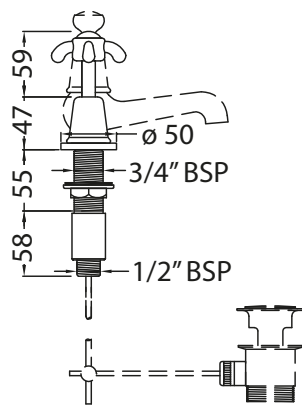

Catchpole & Rye

Saracens Dairy,
 Pluckley,
 Kent. U.K.
 TN27 0SA.
 TEL: +44 (0)1233 840840
 EMAIL: info@catchpoleandrye.com

Product Range:

Taps

Product Name:

La Loire Three Hole Basin Tap

DIMENSIONAL DATA SHEET DATE: AUGUST 2018

NOTES:

DIMENSIONS IN MILLIMETRES.

WHILST EVERY EFFORT IS MADE TO ENSURE THE ACCURACY OF THESE DATA SHEETS THEY ARE SUBJECT TO CHANGE WITHOUT NOTICE AS PART OF THE COMPANY'S PRODUCT DEVELOPMENT PROCESS.