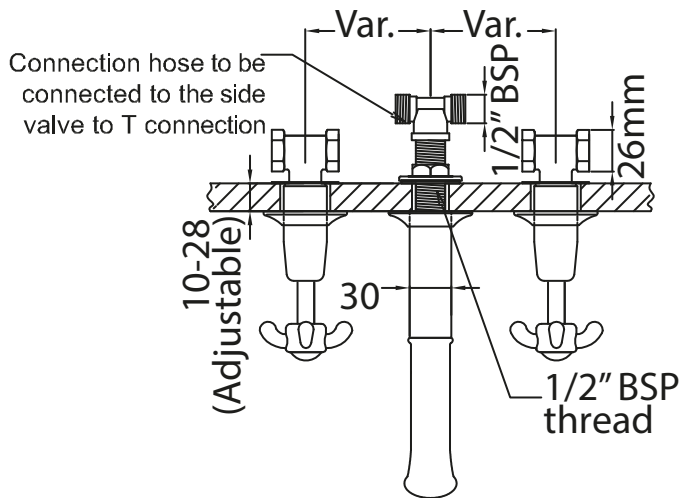

Catchpole & Rye

Saracens Dairy,
 Pluckley,
 Kent. U.K.
 TN27 0SA.
 TEL: +44 (0)1233 840840
 EMAIL: info@catchpoleandrye.com

Product Range:

Taps

Product Name:

La Loire Wall Mounted Three
 Hole Basin Tap

DIMENSIONAL DATA SHEET
 DATE: AUGUST 2018

NOTES:

DIMENSIONS IN MILLIMETRES.

WHILST EVERY EFFORT IS MADE TO ENSURE THE ACCURACY OF THESE DATA SHEETS THEY ARE SUBJECT TO CHANGE WITHOUT NOTICE AS PART OF THE COMPANY'S PRODUCT DEVELOPMENT PROCESS.