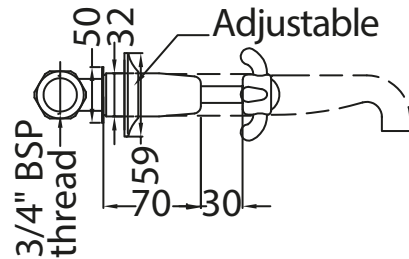

Catchpole & Rye

Saracens Dairy,
 Pluckley,
 Kent. U.K.
 TN27 0SA.
 TEL: +44 (0)1233 840840
 EMAIL: info@catchpoleandrye.com

Product Range:

Taps

Product Name:

La Loire Wall Mounted Three
 Hole Basin Tap

DIMENSIONAL DATA SHEET
 DATE: AUGUST 2018

NOTES:

DIMENSIONS IN MILLIMETRES.

WHILST EVERY EFFORT IS MADE TO ENSURE THE ACCURACY OF THESE DATA SHEETS THEY ARE SUBJECT TO CHANGE WITHOUT NOTICE AS PART OF THE COMPANY'S PRODUCT DEVELOPMENT PROCESS.