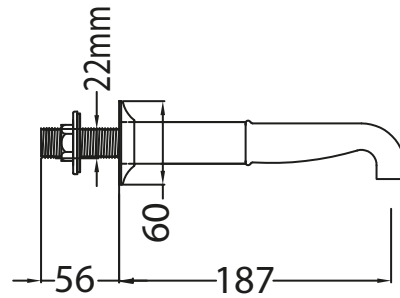

Catchpole & Rye

Saracens Dairy,
 Pluckley,
 Kent. U.K.
 TN27 0SA.
 TEL: +44 (0)1233 840840
 EMAIL: info@catchpoleandrye.com

Product Range:

Taps

Product Name:

La Loire Wall Mounted Three
 Hole Basin Tap

DIMENSIONAL DATA SHEET
 DATE: AUGUST 2018

NOTES:

DIMENSIONS IN MILLIMETRES.

WHILST EVERY EFFORT IS MADE TO ENSURE THE ACCURACY OF THESE DATA SHEETS THEY ARE SUBJECT TO CHANGE WITHOUT NOTICE AS PART OF THE COMPANY'S PRODUCT DEVELOPMENT PROCESS.