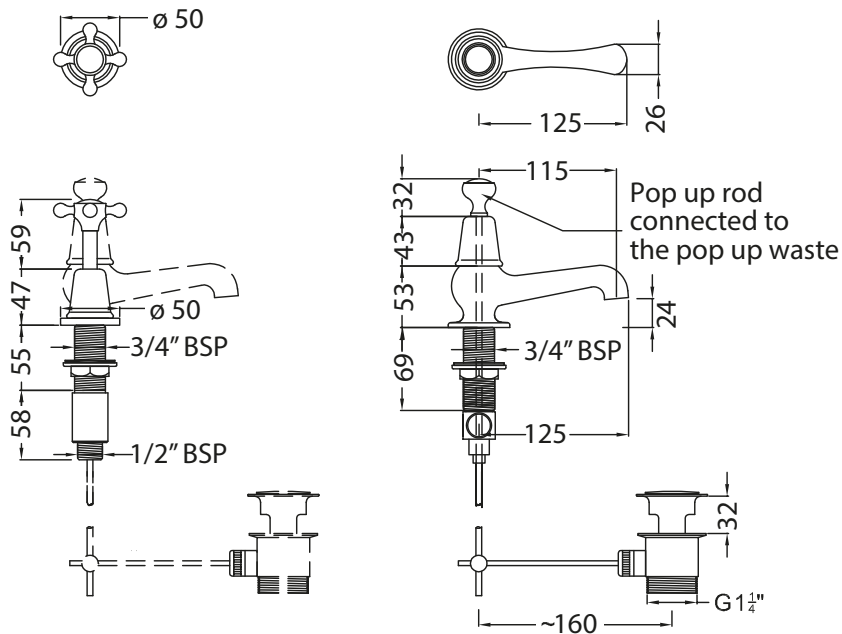

# Catchpole & Rye

Saracens Dairy,  
 Pluckley,  
 Kent. U.K.  
 TN27 0SA.  
 TEL: +44 (0)1233 840840  
 EMAIL: info@catchpoleandrye.com

Product Range:

Taps

Product Name:

The English Three Hole Basin Tap

## DIMENSIONAL DATA SHEET DATE: AUGUST 2018

**NOTES:**

DIMENSIONS IN MILLIMETRES.

WHILST EVERY EFFORT IS MADE TO ENSURE THE ACCURACY OF THESE DATA SHEETS THEY ARE SUBJECT TO CHANGE WITHOUT NOTICE AS PART OF THE COMPANY'S PRODUCT DEVELOPMENT PROCESS.