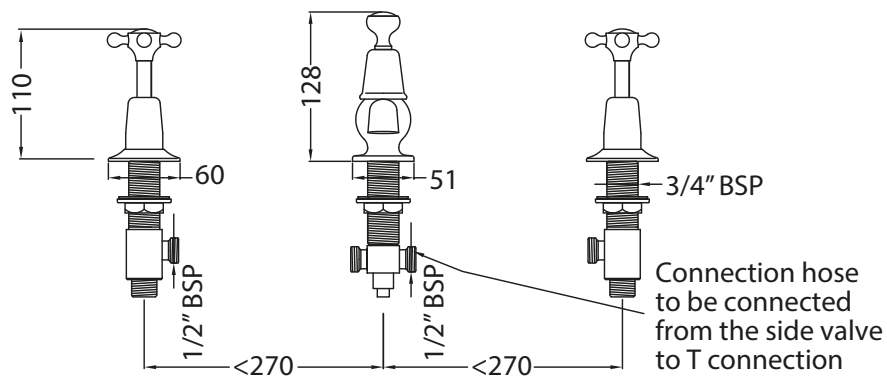

# Catchpole & Rye

Saracens Dairy,  
 Pluckley,  
 Kent. U.K.  
 TN27 0SA.  
 TEL: +44 (0)1233 840840  
 EMAIL: info@catchpoleandrye.com

Product Range:

Taps

Product Name:

The English Three Hole Basin Tap

## DIMENSIONAL DATA SHEET DATE: AUGUST 2018

**NOTES:**

DIMENSIONS IN MILLIMETRES.

WHILST EVERY EFFORT IS MADE TO ENSURE THE ACCURACY OF THESE DATA SHEETS THEY ARE SUBJECT TO CHANGE WITHOUT NOTICE AS PART OF THE COMPANY'S PRODUCT DEVELOPMENT PROCESS.