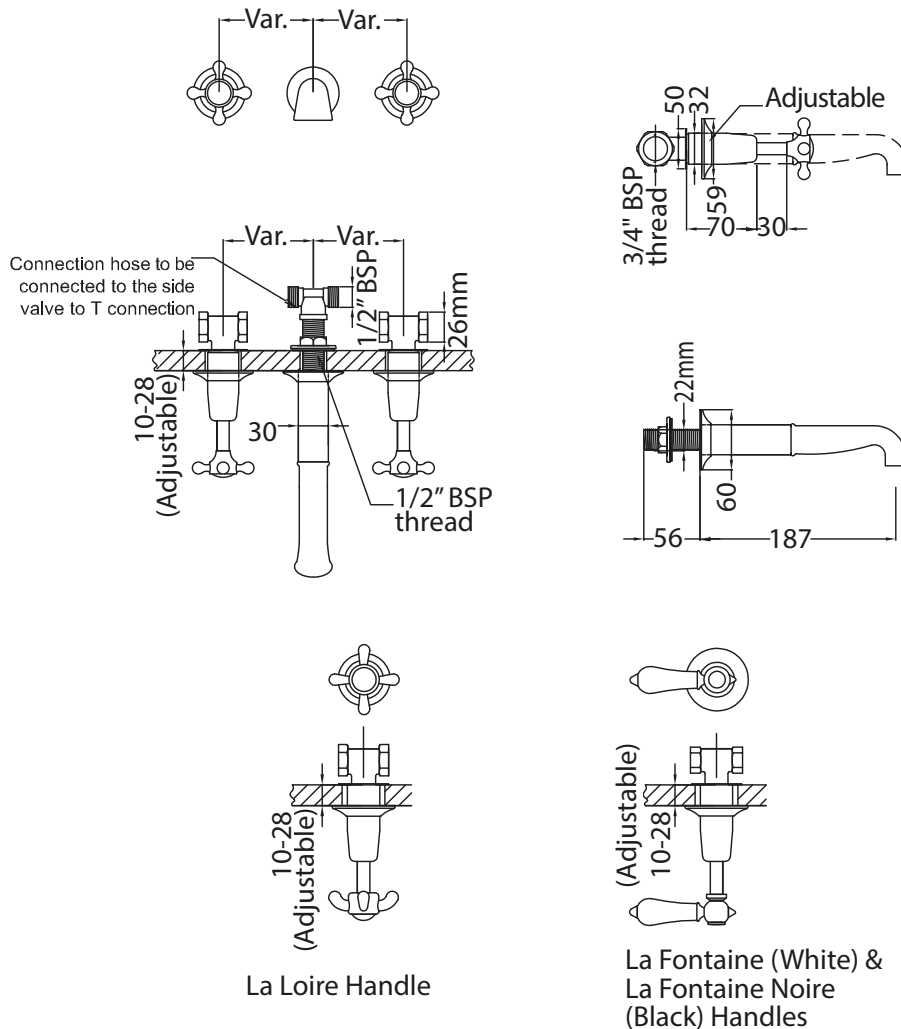

# Catchpole & Rye

Saracens Dairy,  
 Pluckley,  
 Kent. U.K.  
 TN27 0SA.  
 TEL: +44 (0)1233 840840  
 EMAIL: info@catchpoleandrye.com

Product Range:

Taps

Product Name:

The English Wall Mounted  
 Three Hole Basin Tap

## DIMENSIONAL DATA SHEET DATE: AUGUST 2018

**NOTES:**

DIMENSIONS IN MILLIMETRES.

WHILST EVERY EFFORT IS MADE TO ENSURE THE ACCURACY OF THESE DATA SHEETS THEY ARE SUBJECT TO CHANGE WITHOUT NOTICE AS PART OF THE COMPANY'S PRODUCT DEVELOPMENT PROCESS.