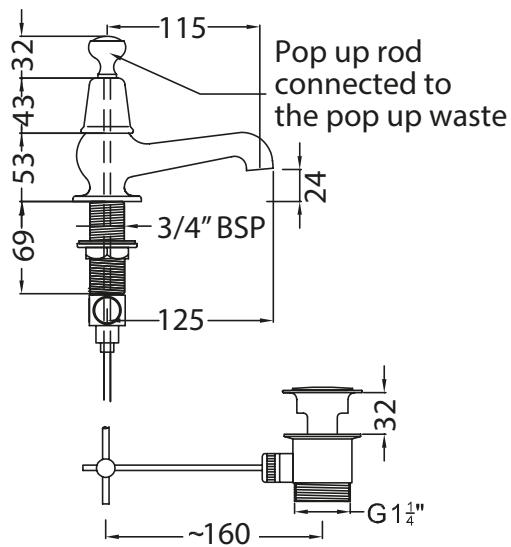

Catchpole & Rye

Saracens Dairy,
 Pluckley,
 Kent. U.K.
 TN27 0SA.
 TEL: +44 (0)1233 840840
 EMAIL: info@catchpoleandrye.com

Product Range:

Taps

Product Name:

The Solheim Three Hole Basin Tap

DIMENSIONAL DATA SHEET
 DATE: AUGUST 2018

NOTES:
 DIMENSIONS IN MILLIMETRES.
 WHILST EVERY EFFORT IS MADE TO ENSURE THE ACCURACY OF THESE DATA SHEETS THEY ARE SUBJECT TO CHANGE WITHOUT NOTICE AS PART OF THE COMPANY'S PRODUCT DEVELOPMENT PROCESS.