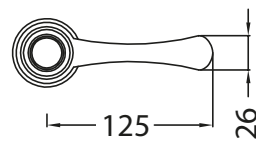

Catchpole & Rye

Saracens Dairy,
 Pluckley,
 Kent. U.K.
 TN27 0SA.
 TEL: +44 (0)1233 840840
 EMAIL: info@catchpoleandrye.com

Product Range:

Taps

Product Name:

The Solheim Three Hole Basin Tap

DIMENSIONAL DATA SHEET
 DATE: AUGUST 2018

NOTES:
 DIMENSIONS IN MILLIMETRES.
 WHILST EVERY EFFORT IS MADE TO ENSURE THE ACCURACY OF THESE DATA SHEETS THEY ARE SUBJECT TO CHANGE WITHOUT NOTICE AS PART OF THE COMPANY'S PRODUCT DEVELOPMENT PROCESS.