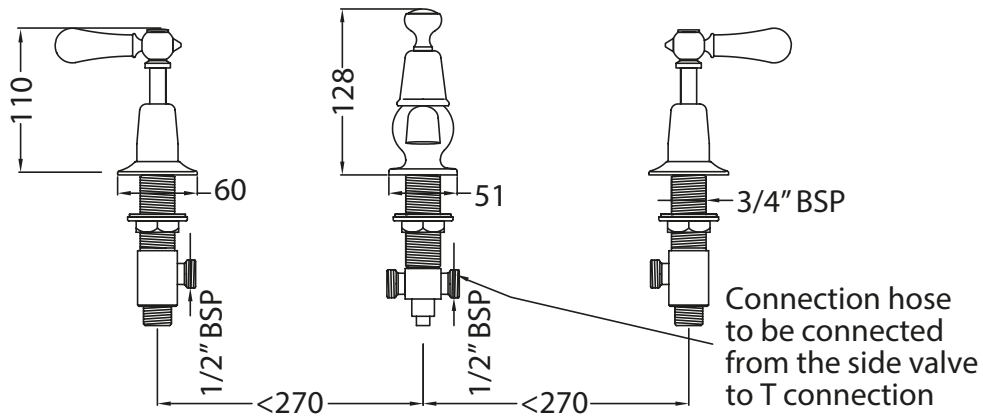

Catchpole & Rye

Saracens Dairy,
 Pluckley,
 Kent. U.K.
 TN27 0SA.
 TEL: +44 (0)1233 840840
 EMAIL: info@catchpoleandrye.com

Product Range:

Taps

Product Name:

The Solheim Three Hole Basin Tap

DIMENSIONAL DATA SHEET
 DATE: AUGUST 2018

NOTES:
 DIMENSIONS IN MILLIMETRES.
 WHILST EVERY EFFORT IS MADE TO ENSURE THE ACCURACY OF THESE DATA SHEETS THEY ARE SUBJECT TO CHANGE WITHOUT NOTICE AS PART OF THE COMPANY'S PRODUCT DEVELOPMENT PROCESS.