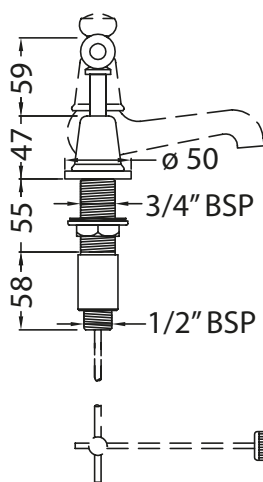

Catchpole & Rye

Saracens Dairy,
 Pluckley,
 Kent. U.K.
 TN27 0SA.
 TEL: +44 (0)1233 840840
 EMAIL: info@catchpoleandrye.com

Product Range:

Taps

Product Name:

The Solheim Three Hole Basin Tap

DIMENSIONAL DATA SHEET
 DATE: AUGUST 2018

NOTES:
 DIMENSIONS IN MILLIMETRES.
 WHILST EVERY EFFORT IS MADE TO ENSURE THE ACCURACY OF THESE DATA SHEETS THEY ARE SUBJECT TO CHANGE WITHOUT NOTICE AS PART OF THE COMPANY'S PRODUCT DEVELOPMENT PROCESS.