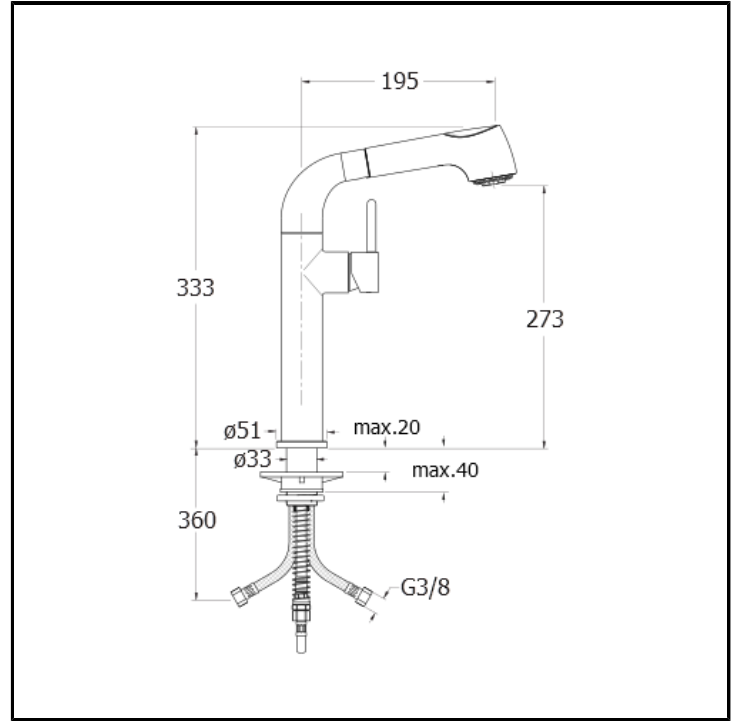

# CRIKK551

■ CRISTINA  
RUBINETTERIE

Single lever kitchen mixer with right side lever and pull-out spray

## FEATURES (MODEL NAME SIDE)

- Tall