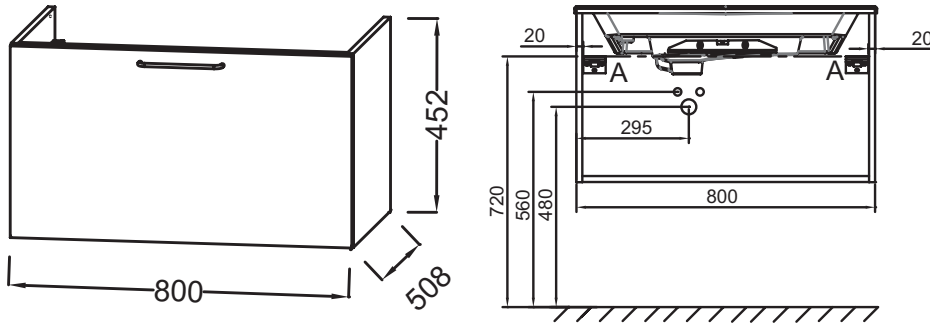

**EB2512-R7**

**Collection:** ODÉON RIVE GAUCHE

**Finish\*:**

**Main features:**

**Features**

- DIMENSIONS: 80 x 50.80 x 45.20 cm
- MATERIAL: Lacquer or melamine
- NORMS AND REGULATION: NF
- VERSION: Bronze handle
- INSIDE FINISH: Grey
- ADDITIONAL INFORMATION: tap, vanity top/basin and fixings set not included

- WEIGHT: 21.7 kg
- INSTALLATION TYPE: Wall-hung
- STORAGE TYPE: Drawer
- HANDLE : Attached wire handle
- FIXING: Installer selects fixings set according to wall support

**Consumer benefits**

- SOUND COMFORT: Drawers equipped with a damper close system
- PERFECT FINISH: Wide choice of finishes

**Installation benefits**

- EASY INSTALLATION: Assembled cabinet

**Required products**

- EB2564: Vanity top frosted glass 101 cm
- EXAW112-Z: Vanity top 80 cm

**Technical drawing**

Product Specification: Base unit for vanity top 80 cm, 1 upper drawer, bronze handle. EB2512-R7. Collection: ODÉON RIVE GAUCHE. DIMENSIONS: 80 x 50.80 x 45.20 cm. WEIGHT: 21.7 kg. MATERIAL: Lacquer or melamine. INSTALLATION TYPE: Wall-hung. NORMS AND REGULATION: NF. STORAGE TYPE: Drawer. VERSION: Bronze handle. HANDLE : Attached wire handle. INSIDE FINISH: Grey. FIXING: Installer selects fixings set according to wall support. ADDITIONAL INFORMATION: tap, vanity top/basin and fixings set not included.