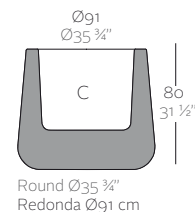

Продажа дизайнерской мебели, света и аксессуаров по всей России
8 (800) 500-70-36
hello@barcelonadesign.ru
www.barcelonadesign.ru

Description Descripción

Pot made in resin of polyethylene by rotational moulding with double wall. 100% Recyclable. Item suitable for indoor and outdoor use. Available with different finishes.

Fabricado en resina de polietileno mediante moldeo rotacional con doble pared. 100% Reciclable. Apto para exterior e interior. Disponible en varios acabados.

Include Incluye

Self watering system (except Basic).
Finished RGB LED: Colour changes by remote control.

Sistema de autoriego (excepto Basic).
Acabado LED RGB: Mando a distancia para cambio de color de la luz.

Options Opciones

Finished Light: Possibility of transparent cable and switch only for indoor.

Acabado Luz: Posibilidad de cable transparente e interruptor solo para interior.

Dimensions Dimensiones

XX XX" : cm in

	L Gal	C (d x h) cm in	Selfwatering Autoriego	Basic	Lacquered Lacado	White Light Luz	RGB Led	DMX RGB Led	Battery Bateria
Redonda Ø34 x 30 cm Round Ø13 1/4" x 11 3/4"	8 2	Ø24 x 20 Ø9 1/2" x 7 3/4"	42206R^b	42206A^b	42206RF^b	42206W^{abi}	42206L^{abi}	42206D	42206Y
Redonda Ø45 x 40 cm Round Ø17 3/4" x 15 3/4"	20 5 1/4	Ø32 x 29 Ø12 1/2" x 11 1/2"	42207R^{ab}	42207A^{ab}	42207RF^{ab}	42207W^{abi}	42207L^{abi}	42207D	42207Y
Redonda Ø57 x 50 cm Round Ø22 1/2" x 19 3/4"	36 9 1/2	Ø40 x 31 Ø15 3/4" x 12 1/4"	42208R^{ab}	42208A^{ab}	42208RF^{ab}	42208W^{abi}	42208L^{abi}	42208D	42208Y
Redonda Ø68 x 60 cm Round Ø26 3/4" x 23 1/2"	53 14	Ø48 x 40 Ø19" x 15 3/4"	42209R^{ab}	42209A^{ab}	42209RF^{ab}	42209W^{abi}	42209L^{abi}	42209D	42209Y
Redonda Ø91 x 80 cm Round Ø35 3/4" x 31 1/2"	112 29 1/2	Ø64 x 46 Ø25 1/4" x 18"	42210R^{ab}	42210A^{ab}	42210RF^{ab}	42210W^{abi}	42210L^{abi}	42210D	42210Y

b_ self-watering included.

i_ possibility of transparent cable & switch for indoor.

b_ incluye sistema de autoriego.

i_ posibilidad de cable transparente e interruptor para interior.