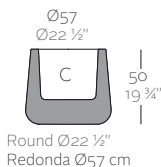

Продажа дизайнерской мебели, света и аксессуаров по всей России
8 (800) 500-70-36
hello@barcelonadesign.ru
www.barcelonadesign.ru

Description Descripción

Pot made in resin of polyethylene by rotational moulding with double wall. 100% Recyclable. Item suitable for indoor and outdoor use. Available with different finishes.

Fabricado en resina de polietileno mediante moldeo rotacional con doble pared. 100% Reciclable. Apto para exterior e interior. Disponible en varios acabados.

Include Incluye

Self watering system (except Basic).
Finished RGB LED: Colour changes by remote control.

Sistema de autoriego (excepto Basic).
Acabado LED RGB: Mando a distancia para cambio de color de la luz.

Options Opciones

Finished Light: Possibility of transparent cable and switch only for indoor.

Acabado Luz: Posibilidad de cable transparente e interruptor solo para interior.

Dimensions Dimensiones

XX XX" : cm in

	L Gal	C (d x h) cm in	Selfwatering Autoriego	Basic	Lacquered Lacado	White Light Luz	RGB Led	DMX RGB Led	Battery Bateria
Redonda Ø34 x 30 cm Round Ø13 1/4" x 11 3/4"	8 2	Ø24 x 20 Ø9 1/2" x 7 3/4"	42206R^b	42206A^b	42206RF^b	42206W^{abi}	42206L^{abi}	42206D	42206Y
Redonda Ø45 x 40 cm Round Ø17 3/4" x 15 3/4"	20 5 1/4	Ø32 x 29 Ø12 1/2" x 11 1/2"	42207R^{ab}	42207A^{ab}	42207RF^{ab}	42207W^{abi}	42207L^{abi}	42207D	42207Y
Redonda Ø57 x 50 cm Round Ø22 1/2" x 19 3/4"	36 9 1/2	Ø40 x 31 Ø15 3/4" x 12 1/4"	42208R^{ab}	42208A^{ab}	42208RF^{ab}	42208W^{abi}	42208L^{abi}	42208D	42208Y
Redonda Ø68 x 60 cm Round Ø26 3/4" x 23 1/2"	53 14	Ø48 x 40 Ø19" x 15 3/4"	42209R^{ab}	42209A^{ab}	42209RF^{ab}	42209W^{abi}	42209L^{abi}	42209D	42209Y
Redonda Ø91 x 80 cm Round Ø35 3/4" x 31 1/2"	112 29 1/2	Ø64 x 46 Ø25 1/4" x 18"	42210R^{ab}	42210A^{ab}	42210RF^{ab}	42210W^{abi}	42210L^{abi}	42210D	42210Y

b_ self-watering included.

i_ possibility of transparent cable & switch for indoor.

b_ incluye sistema de autoriego.

i_ posibilidad de cable transparente e interruptor para interior.