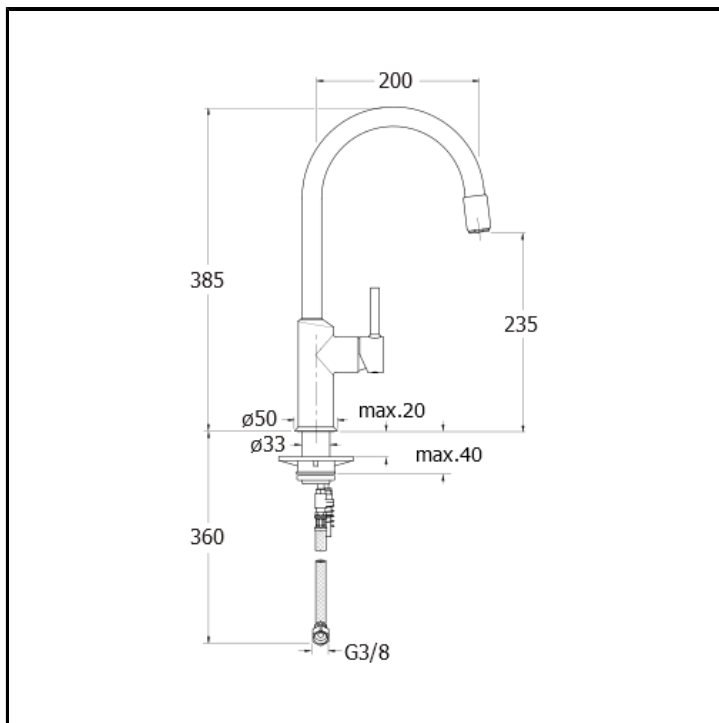

CRIKT509

Single lever kitchen mixer with right side lever and pull-out spray

FINITURE

-  Chrome
-  Polished black chrome
-  Brushed black chrome
-  Polished metallic
-  PVD polished rose gold

CHARACTERISTICS