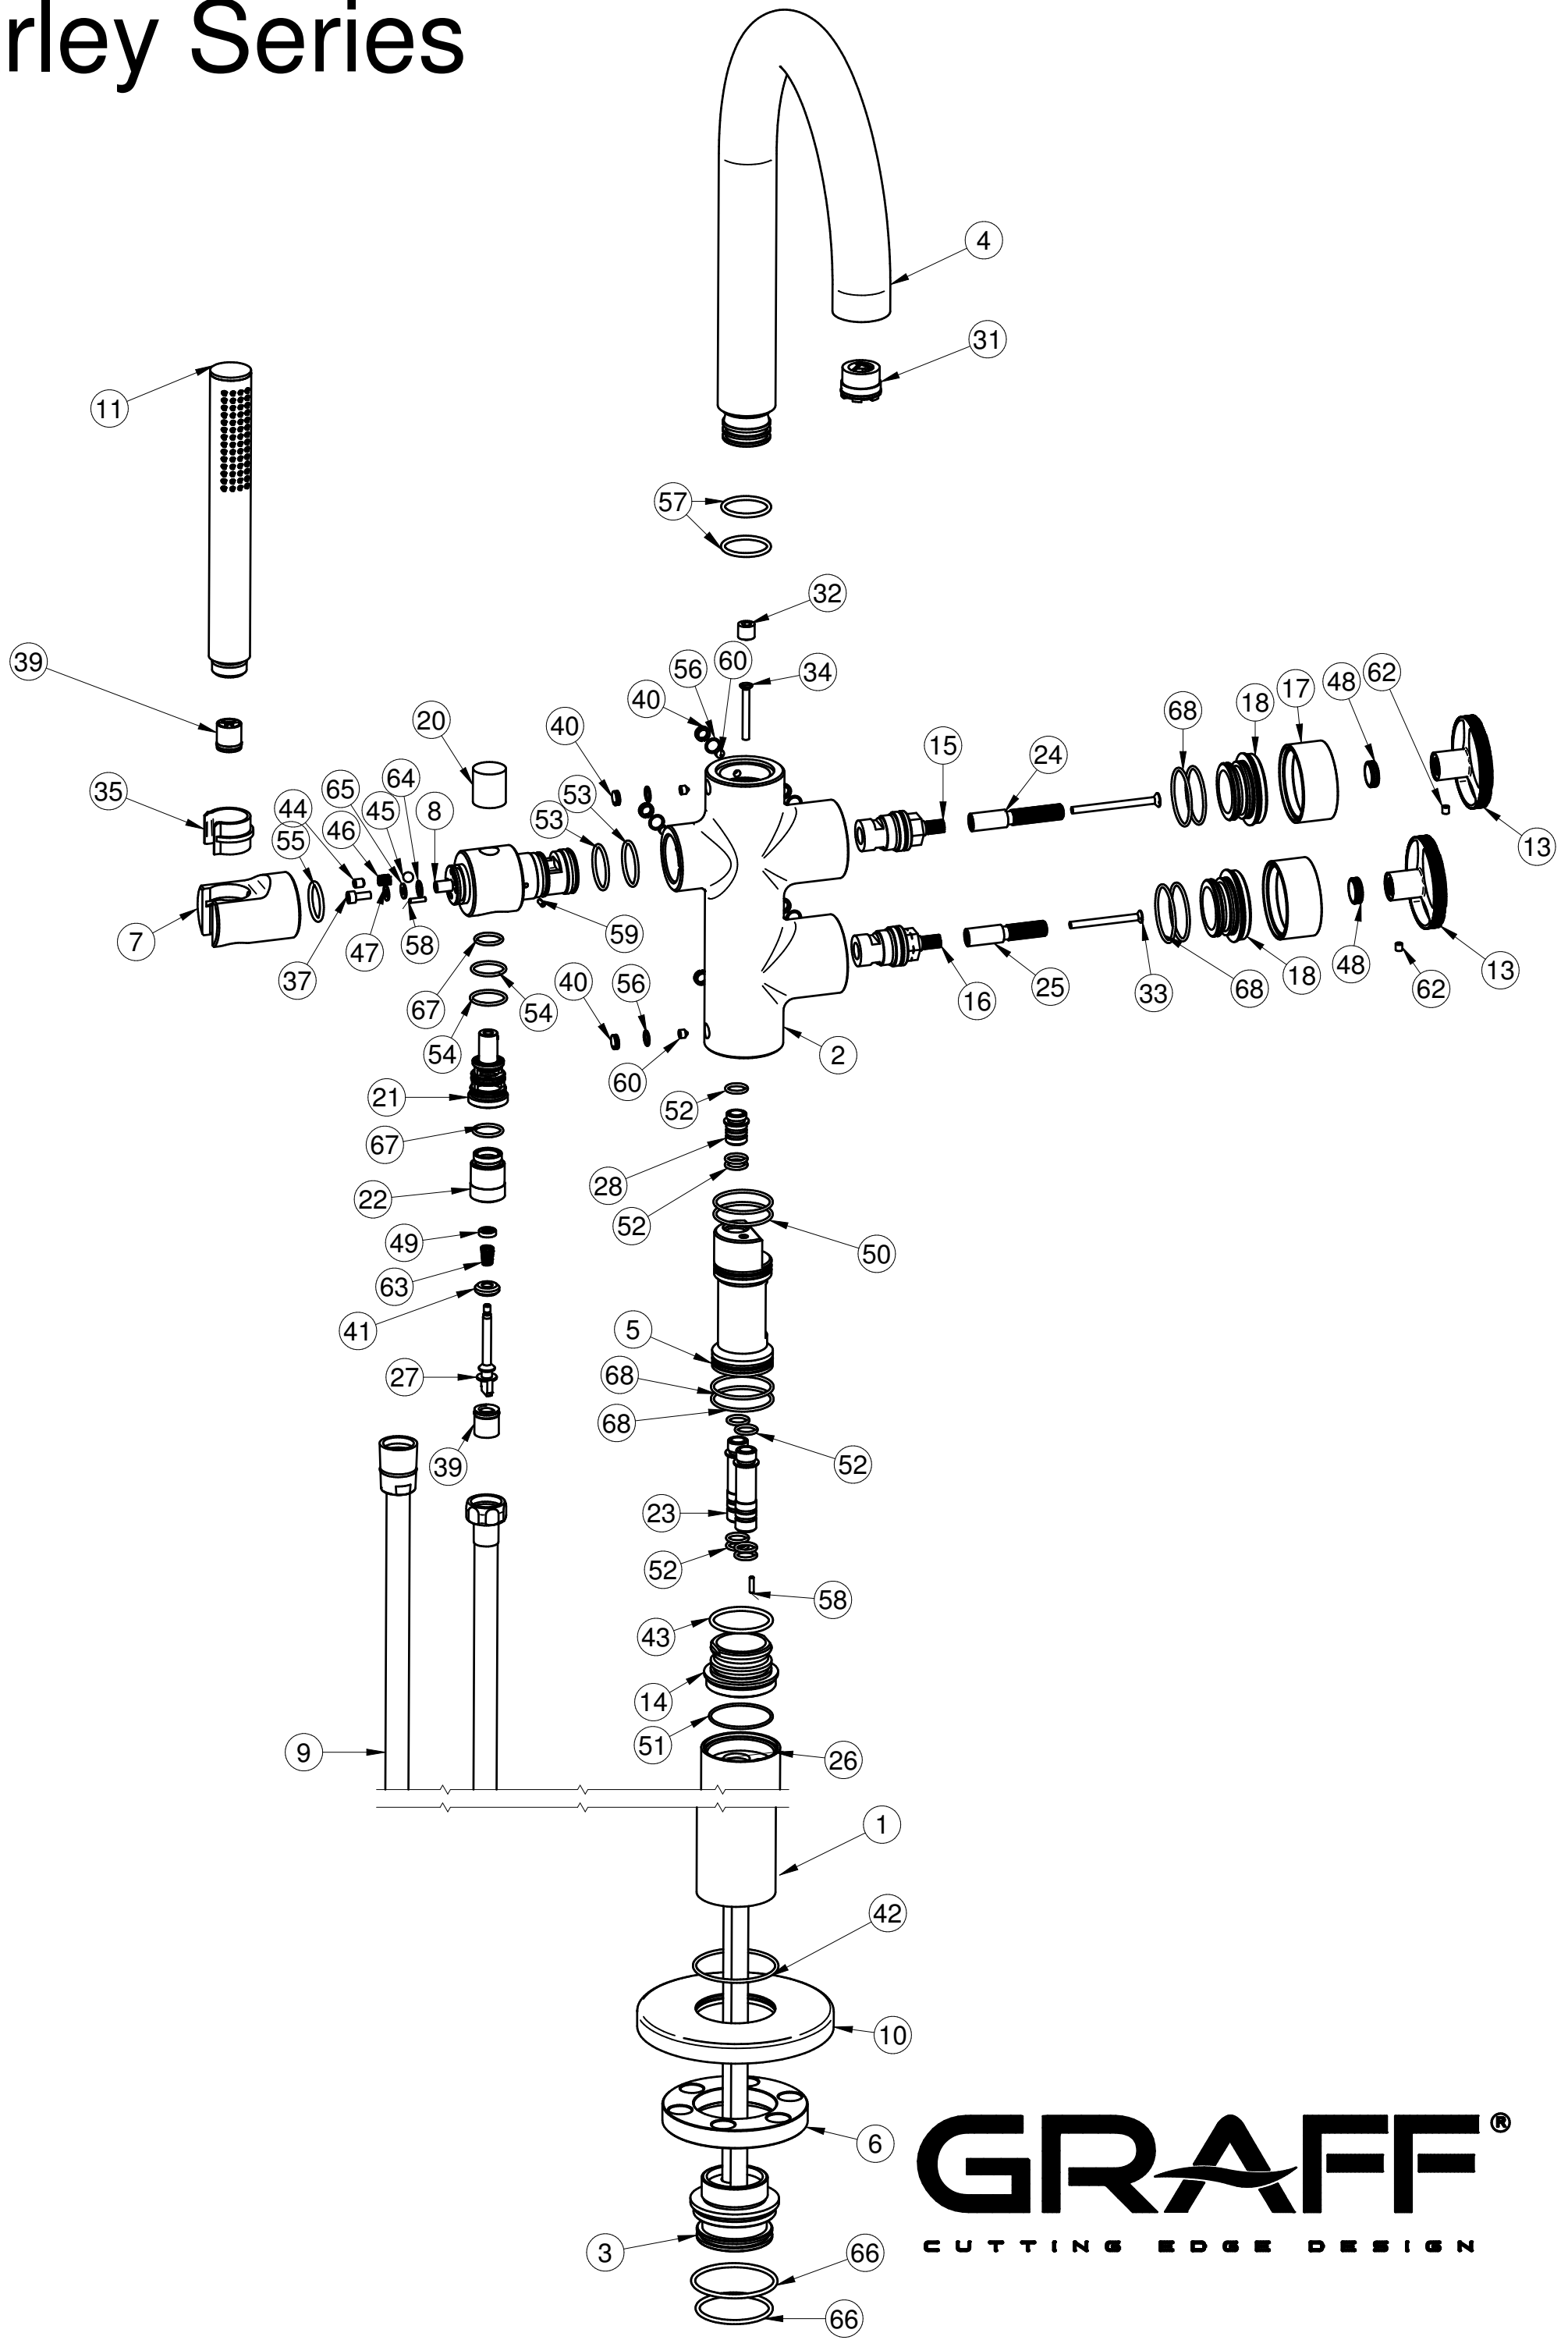

E-11457-C19B-T

Harley Series

GRAFF[®]
CUTTING EDGE DESIGN