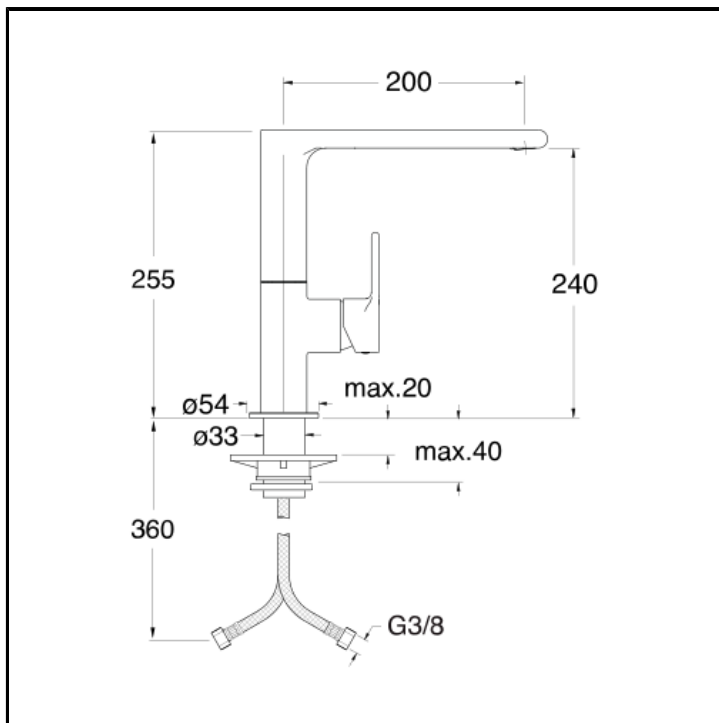

CRIKK511

Single lever kitchen mixer with right side lever

FINITURE

-  Chrome
-  Polished black chrome
-  Polished metallic
-  PVD polished rose gold

FEATURES FROM TECHNOLOGIES

-
-
-
-
-

COMMAND

- Monocontrol