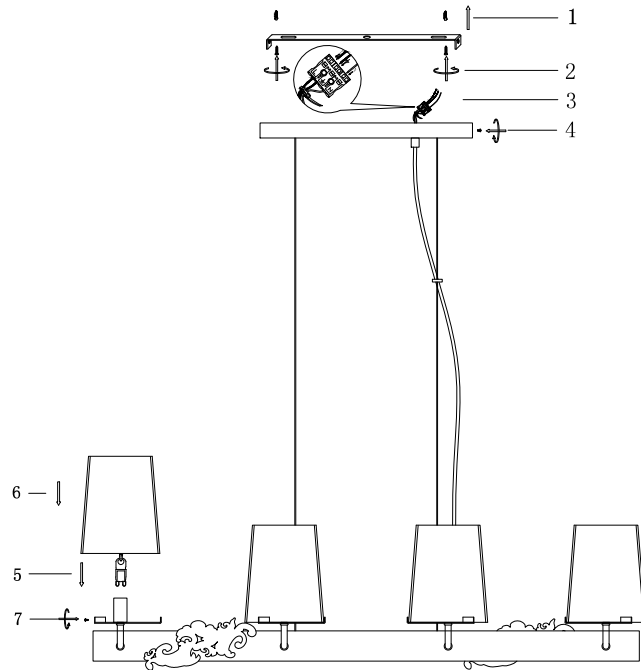

# Instruction

MOD040PL-08CH

8 x G9 (28W)

Model: MOD040PL-08CH  
Collection: Modern  
Series: Landmark

Pendant Lamps