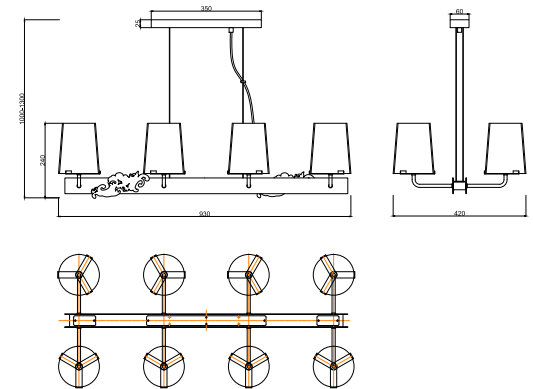

# Instruction

MOD040PL-08CH

8 x G9 (28W)

Model: MOD040PL-08CH  
Collection: Modern  
Series: Landmark

Pendant Lamps