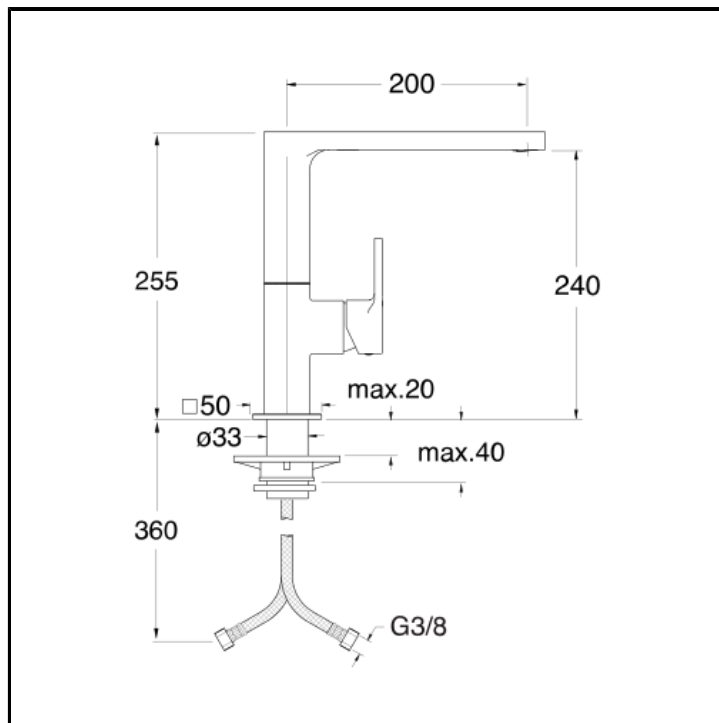

# CRIKK512

Single lever kitchen mixer with right side lever