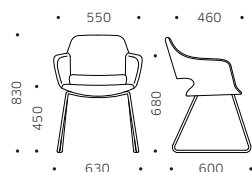

MISURE E VARIANTI SIZES AND VARIANTS

W22PC

CERTIFICAZIONI CERTIFICATIONS

EN 16139 EN 1022 EN 1728 Test by CATAS

FINITURE FINISHES

PARTI METALLICHE METAL PARTS

Cromato, verniciato nero o bianco (RAL 9016) / Chromed, black or white (RAL 9016) painted / Chrome, verni couleur noir ou blanc (RAL 9016) / Cromo, acabado en negro o blanco (RAL 9016)

PARTI IN PLASTICA PLASTIC PARTS

Nero o bianco / Black or white / Noir ou blanc / Negro o blanco

PARTI IN LEGNO WOODEN PARTS

Faggio / Beechwood / Hêtre / Haya

PARTI IN ALLUMINIO ALUMINIUM PARTS

Lucido, verniciato nero o bianco (RAL 9016) / Polished, black or white painted (RAL 9016) / Poli, verni couleur noir ou blanc (RAL 9016) / Pulido, acabado en negro o blanco (RAL 9016)

PARTI IN ACCIAIO INOX STAINLESS STEEL PARTS

Lucido / Polished / Poli / Pulido

ACCESSORI ACCESSORIES

BRACCIOLLO ARMREST

Imbottito / Upholstered / Rembouré / Tapizado

BASE GIREVOLE SWIVEL BASE

Alluminio a 5 razze / Aluminium 5 stars / Aluminium 5 branches / Aluminio de 5 radios

Alluminio a 4 razze / Aluminium 4 stars / Aluminium 4 branches / Aluminio de 4 radios

Poliamide a 4 razze / Polyamide 4 stars / Polyamide 4 branches / Poliamida de 4 radios

A disco in acciaio inox / Stainless steel disk / Disk en acier inoxydable / Disco en acero inoxidable

BASE FISSA FIXED BASE

Acciaio a slitta / Steel sledge shaped / Traîneau en acier / Tipo trineo de acero

Acciaio a 4 gambe / Steel 4 legs / Piètement 4 pieds en acier / 4 patas de acero

Legno a 4 gambe / Wooden 4 legs / Piètement 4 pieds en bois / 4 patas de madera

RIVESTIMENTI COVERINGS

AG - AR - AL - BR - BB - BL - CT - CE - DB - ET

EP - FP

DOTAZIONI MECCANICHE MECHANICAL FEATURES

Sedile regolabile in altezza / Oscillante armonico

EN Height adjustable seat / Tilt mechanism

FR Siège réglable en hauteur / Mécanisme pivotant