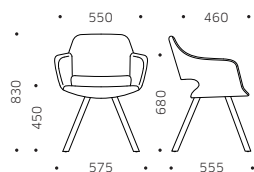

MISURE E VARIANTI SIZES AND VARIANTS

W22ON

CERTIFICAZIONI CERTIFICATIONS

EN 16139 EN 1022 EN 1728 Test by CATAS

FINITURE FINISHES

PARTI METALLICHE METAL PARTS

Cromato, verniciato nero o bianco (RAL 9016) / Chromed, black or white (RAL 9016) painted / Chrome, verni couleur noir ou blanc (RAL 9016) / Cromo, acabado en negro o blanco (RAL 9016)

PARTI IN PLASTICA PLASTIC PARTS

Nero o bianco / Black or white / Noir ou blanc / Negro o blanco

PARTI IN LEGNO WOODEN PARTS

Faggio / Beechwood / Hêtre / Haya

PARTI IN ALLUMINIO ALUMINIUM PARTS

Lucido, verniciato nero o bianco (RAL 9016) / Polished, black or white painted (RAL 9016) / Poli, verni couleur noir ou blanc (RAL 9016) / Pulido, acabado en negro o blanco (RAL 9016)

PARTI IN ACCIAIO INOX STAINLESS STEEL PARTS

Lucido / Polished / Poli / Pulido

ACCESSORI ACCESSORIES

BRACCIOLLO ARMREST

Imbottito / Upholstered / Rembouré / Tapizado

BASE GIREVOLE SWIVEL BASE

Alluminio a 5 razze / Aluminium 5 stars / Aluminium 5 branches / Aluminio de 5 radios

Alluminio a 4 razze / Aluminium 4 stars / Aluminium 4 branches / Aluminio de 4 radios

Poliamide a 4 razze / Polyamide 4 stars / Polyamide 4 branches / Poliamida de 4 radios

A disco in acciaio inox / Stainless steel disk / Disk en acier inoxydable / Disco en acero inoxidable

BASE FISSA FIXED BASE

Acciaio a slitta / Steel sledge shaped / Traîneau en acier / Tipo trineo de acero

Acciaio a 4 gambe / Steel 4 legs / Piètement 4 pieds en acier / 4 patas de acero

Legno a 4 gambe / Wooden 4 legs / Piètement 4 pieds en bois / 4 patas de madera

RIVESTIMENTI COVERINGS

AG - AR - AL - BR - BB - BL - CT - CE - DB - ET

EP - FP

DOTAZIONI MECCANICHE MECHANICAL FEATURES

Sedile regolabile in altezza / Oscillante armonico

EN Height adjustable seat / Tilt mechanism

FR Siège réglable en hauteur / Mécanisme pivotant