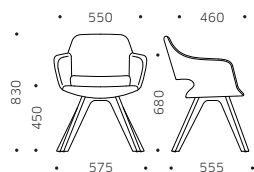

MISURE E VARIANTI SIZES AND VARIANTS

W22OW

CERTIFICAZIONI CERTIFICATIONS

EN 16139 EN 1022 EN 1728 Test by CATAS

FINITURE FINISHES

PARTI METALLICHE METAL PARTS

Cromato, verniciato nero o bianco (RAL 9016) / Chromed, black or white (RAL 9016) painted / Chrome, verni couleur noir ou blanc (RAL 9016) / Cromo, acabado en negro o blanco (RAL 9016)

PARTI IN PLASTICA PLASTIC PARTS

Nero o bianco / Black or white / Noir ou blanc / Negro o blanco

PARTI IN LEGNO WOODEN PARTS

Faggio / Beechwood / Hêtre / Haya

PARTI IN ALLUMINIO ALUMINIUM PARTS

Lucido, verniciato nero o bianco (RAL 9016) / Polished, black or white painted (RAL 9016) / Poli, verni couleur noir ou blanc (RAL 9016) / Pulido, acabado en negro o blanco (RAL 9016)

PARTI IN ACCIAIO INOX STAINLESS STEEL PARTS

Lucido / Polished / Poli / Pulido

ACCESSORI ACCESSORIES

BRACCIOLLO ARMREST

Imbottito / Upholstered / Rembouré / Tapizado

BASE GIREVOLE SWIVEL BASE

Alluminio a 5 razze / Aluminium 5 stars / Aluminium 5 branches / Aluminio de 5 radios

Alluminio a 4 razze / Aluminium 4 stars / Aluminium 4 branches / Aluminio de 4 radios

Poliamide a 4 razze / Polyamide 4 stars / Polyamide 4 branches / Poliamida de 4 radios

A disco in acciaio inox / Stainless steel disk / Disk en acier inoxydable / Disco en acero inoxidable

BASE FISSA FIXED BASE

Acciaio a slitta / Steel sledge shaped / Traîneau en acier / Tipo trineo de acero

Acciaio a 4 gambe / Steel 4 legs / Piètement 4 pieds en acier / 4 patas de acero

Legno a 4 gambe / Wooden 4 legs / Piètement 4 pieds en bois / 4 patas de madera

RIVESTIMENTI COVERINGS

AG - AR - AL - BR - BB - BL - CT - CE - DB - ET

EP - FP

DOTAZIONI MECCANICHE MECHANICAL FEATURES

Sedile regolabile in altezza / Oscillante armonico

EN Height adjustable seat / Tilt mechanism

FR Siège réglable en hauteur / Mécanisme pivotant