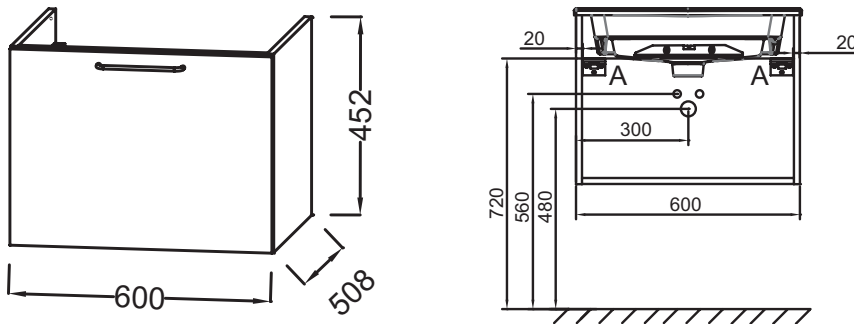

EB2510-R8

Collection: ODÉON RIVE GAUCHE

Finish*:

Main features:

Features

- DIMENSIONS: 60 x 50.80 x 45.20 cm
- MATERIAL: Lacquer or melamine
- NORMS AND REGULATION: NF
- VERSION: Gold handle
- INSIDE FINISH: Grey
- ADDITIONAL INFORMATION: tap, vanity top/basin and fixings set not included
- WEIGHT: 18.3 kg
- INSTALLATION TYPE: Wall-hung
- STORAGE TYPE: Drawer
- HANDLE : Attached wire handle
- FIXING: Installer selects fixings set according to wall support

Technical drawing

Product Specification: Base unit for vanity top 60 cm, 1 upper drawer, gold handle. EB2510-R8. Collection: ODÉON RIVE GAUCHE. DIMENSIONS: 60 x 50.80 x 45.20 cm. WEIGHT: 18.3 kg. MATERIAL: Lacquer or melamine. INSTALLATION TYPE: Wall-hung. NORMS AND REGULATION: NF. STORAGE TYPE: Drawer. VERSION: Gold handle. HANDLE : Attached wire handle. INSIDE FINISH: Grey. FIXING: Installer selects fixings set according to wall support. ADDITIONAL INFORMATION: tap, vanity top/basin and fixings set not included.