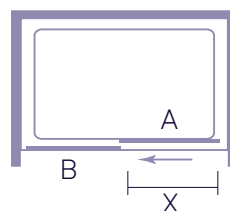

Handle and Colour Options

Standard Handle

Slim Handle

Halo Handle

Halo Profile

CE STANDARDS

Product Information

Size	Code	Adjustment Min-Max
1000	GSR1000H (L or R)	960-990
1025	GSR1025H (L or R)	985-1015
1050	GSR1050H (L or R)	1010-1040
1075	GSR1075H (L or R)	1035-1065
1100	GSR1100H (L or R)	1060-1090
1125	GSR1125H (L or R)	1085-1115
1150	GSR1150H (L or R)	1110-1140
1175	GSR1175H (L or R)	1135-1165
1200	GSR2P1200H (L or R)	1160-1190
1400	GSR2P1400H (L or R)	1360-1390

This product is handed – please choose L for Left and R for Right when ordering.

Recess

A - Moving Panel
B - Fixed Panel
X - Door Opening

Configuration

Size	Code	Door Opening X	Panel A Moving Panel	Panel B Fixed Panel
1000	GSR1000H (L or R)	370	528	430
1025	GSR1025H (L or R)	370	528	455
1050	GSR1050H (L or R)	370	528	480
1075	GSR1075H (L or R)	370	528	505
1100	GSR1100H (L or R)	420	578	480
1125	GSR1125H (L or R)	420	578	505
1150	GSR1150H (L or R)	420	578	530
1175	GSR1175H (L or R)	420	578	555
1200	GSR2P1200H (L or R)	465	626	530
1400	GSR2P1400H (L or R)	566	723	635

This product is handed – please choose L for Left and R for Right when ordering.