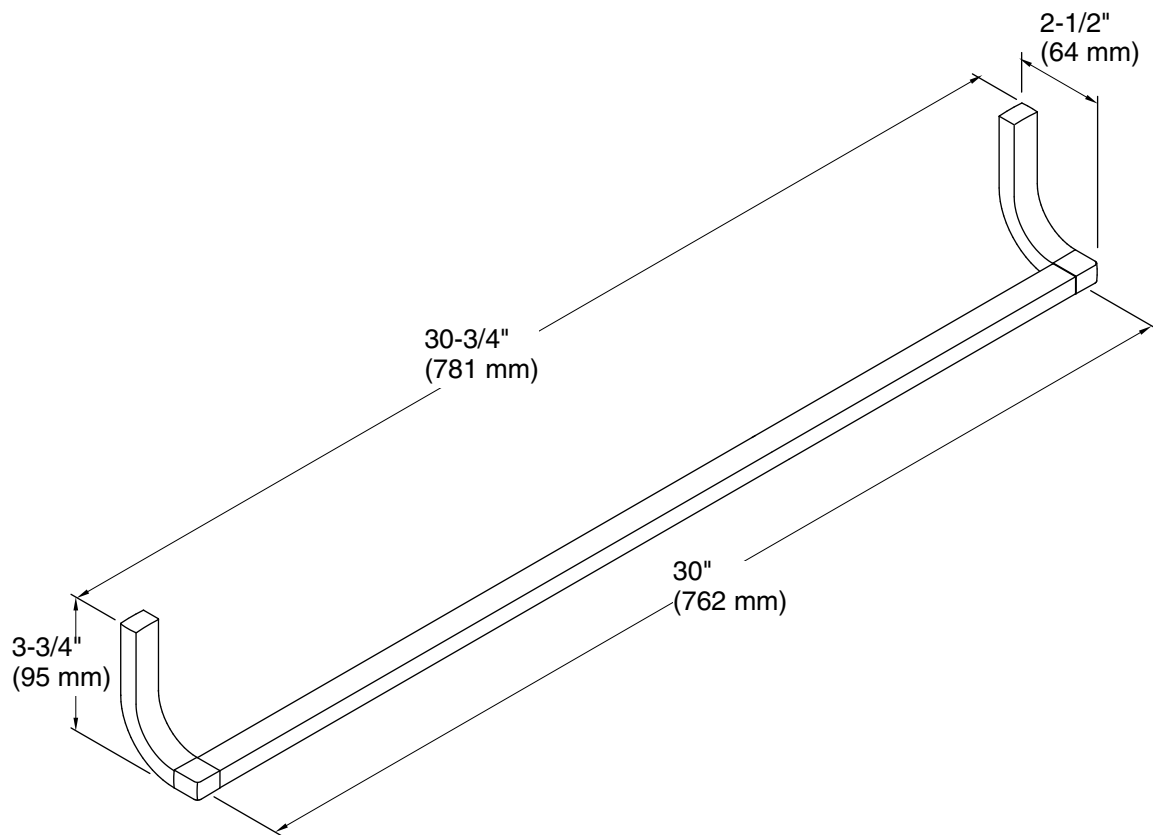

Color	Code	Description
	CP	Polished Chrome
	SN	Vibrant® Polished Nickel
	BN	Vibrant® Brushed Nickel

Technical Information

All product dimensions are nominal.

Material: Metal

Notes

Install this product according to the installation guide.