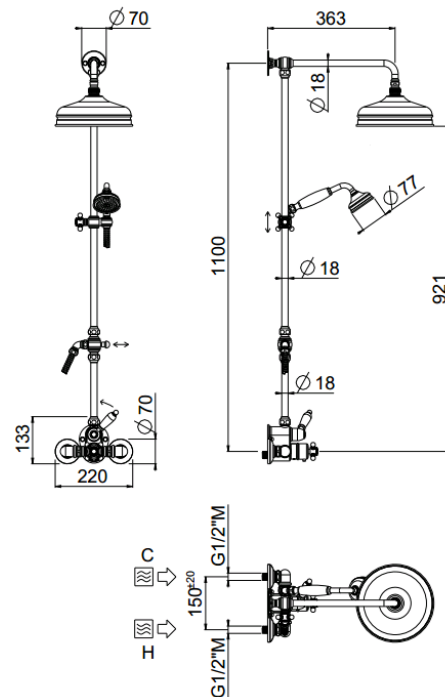

Colonial

Colonial
00-2004-CR

TECHNICAL INFORMATION

Traditional style thermostatic shower column in brass. Non-liming inspectable and serviceable colonial shower head, Ø310, in brass/stainless steel. 5 jets colonial hand shower in brass, non-liming, inspectable and serviceable with curved brass elbow. Double spiral flexible hose in brass, 150mm. Special details: fixing screws covered by aesthetic caps and a harmonious design linking the hexagonal shape of the nut to the conical shape of the column. CHROME

Flow rate:
x rubinetto

PICTURE

SPARE PARTS

ORIC007

ORIC059
Termostatica
Thermostatic
T°

FEATURES

rain jet

hydromassage jet

rain jet +
hydromassage

soft shower jet

rain jet + soft

Non-liming

TECHNICAL DRAWING

FINISHINGS