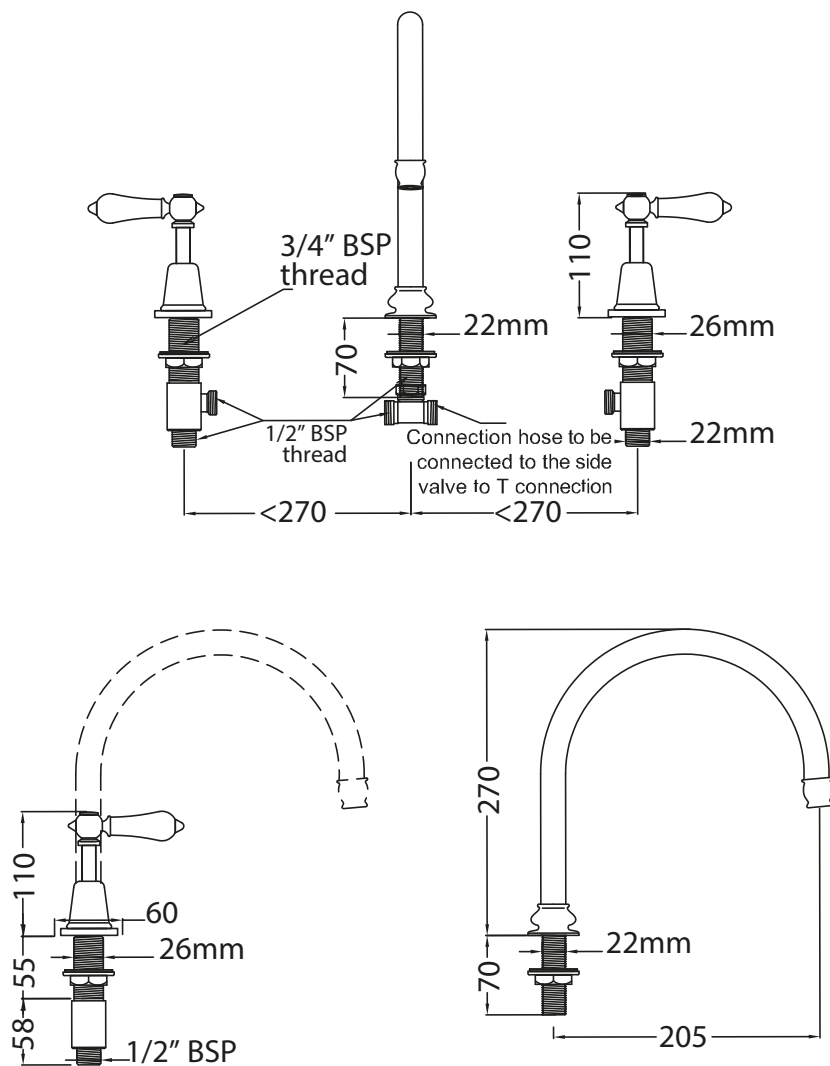

# Catchpole & Rye

Saracens Dairy,  
 Pluckley,  
 Kent. U.K.  
 TN27 0SA.  
 TEL: +44 (0)1233 840840  
 EMAIL: info@catchpoleandrye.com

Product Range:

Taps

Product Name:

La Fontaine Three Hole Basin Tap  
 with Swan Neck Spout

## DIMENSIONAL DATA SHEET DATE: AUGUST 2018

**NOTES:**

DIMENSIONS IN MILLIMETRES.

WHILST EVERY EFFORT IS MADE TO ENSURE THE ACCURACY OF THESE DATA SHEETS THEY ARE SUBJECT TO CHANGE WITHOUT NOTICE AS PART OF THE COMPANY'S PRODUCT DEVELOPMENT PROCESS.