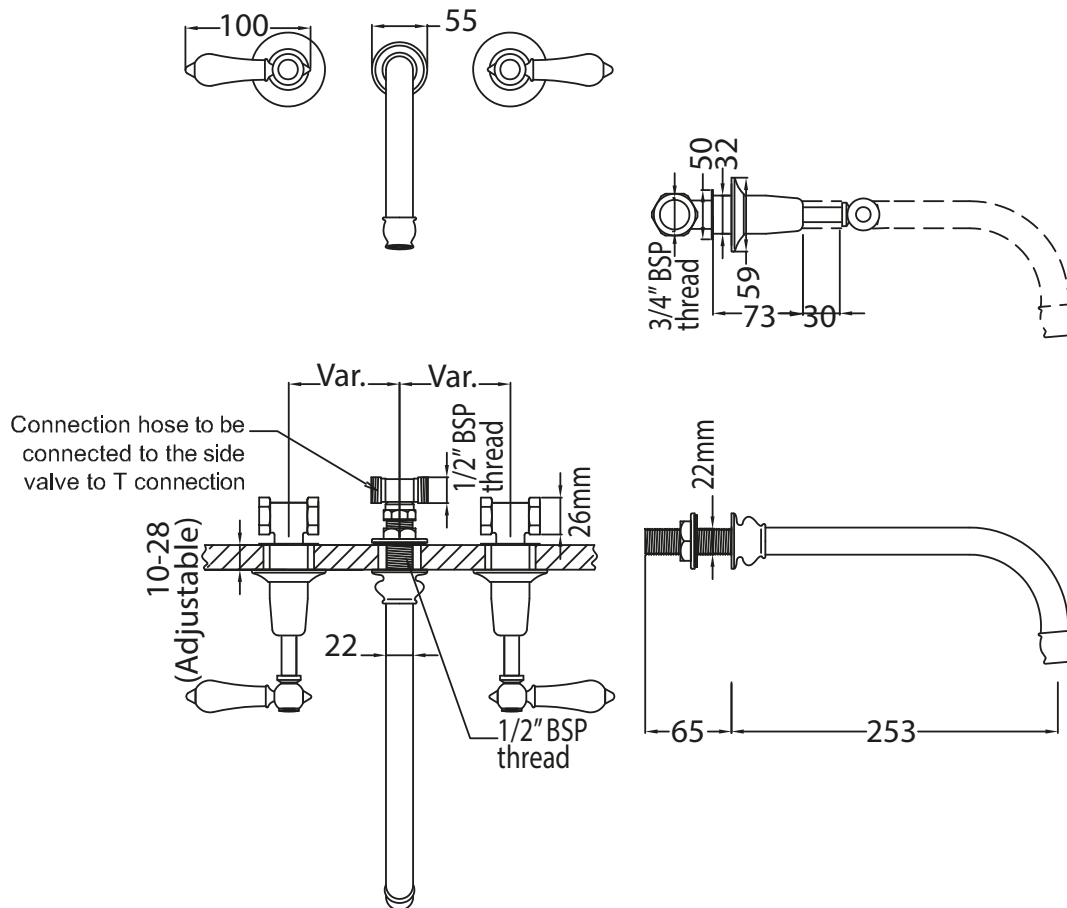

Catchpole & Rye

Saracens Dairy,
 Pluckley,
 Kent. U.K.
 TN27 0SA.
 TEL: +44 (0)1233 840840
 EMAIL: info@catchpoleandrye.com

Product Range:

Taps

Product Name:

La Fontaine Wall Mounted
 Three Hole Basin Tap with Swan
 Neck Spout

DIMENSIONAL DATA SHEET DATE: AUGUST 2018

NOTES:

DIMENSIONS IN MILLIMETRES.

WHILST EVERY EFFORT IS MADE TO ENSURE THE ACCURACY OF THESE DATA SHEETS THEY ARE SUBJECT TO CHANGE WITHOUT NOTICE AS PART OF THE COMPANY'S PRODUCT DEVELOPMENT PROCESS.