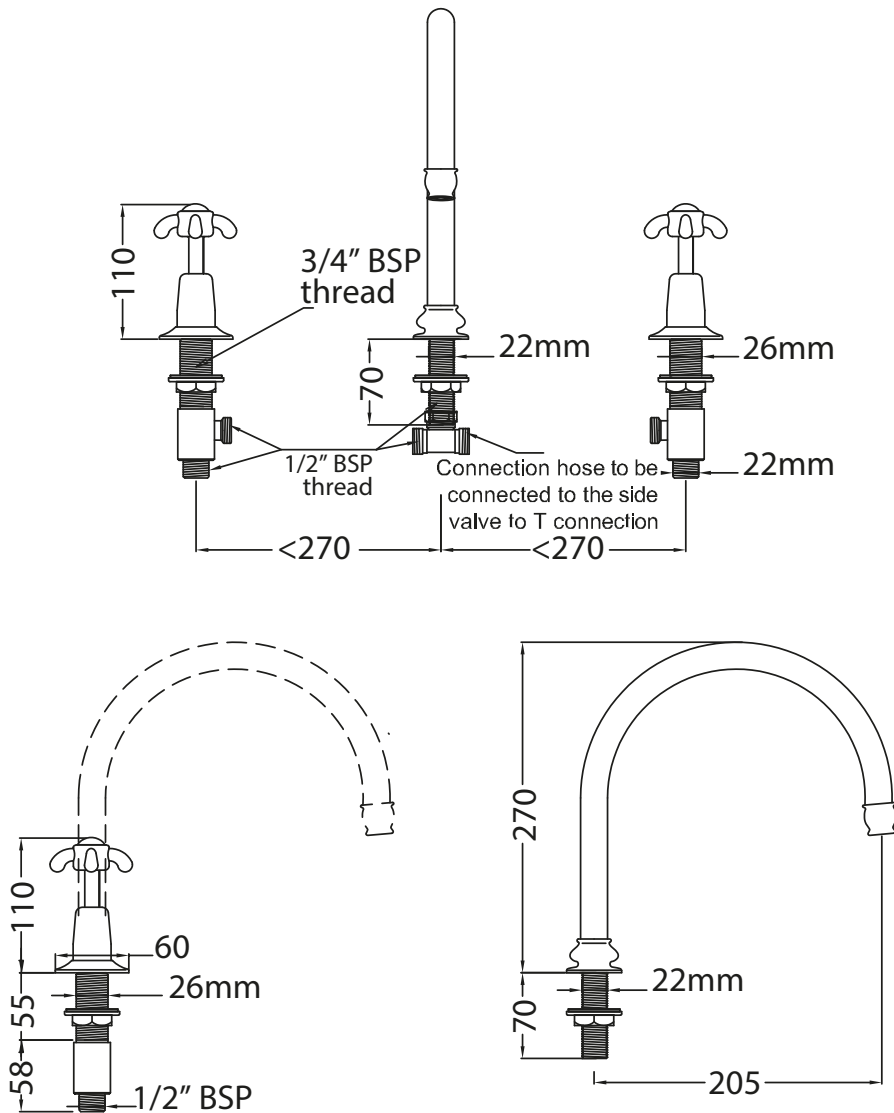

Catchpole & Rye

Saracens Dairy,
 Pluckley,
 Kent. U.K.
 TN27 0SA.
 TEL: +44 (0)1233 840840
 EMAIL: info@catchpoleandrye.com

Product Range:

Taps

Product Name:

La Loire Three Hole Basin Tap
 with Swan Neck Spout

DIMENSIONAL DATA SHEET DATE: AUGUST 2018

NOTES:

DIMENSIONS IN MILLIMETRES.

WHILST EVERY EFFORT IS MADE TO ENSURE THE ACCURACY OF THESE DATA SHEETS THEY ARE SUBJECT TO CHANGE WITHOUT NOTICE AS PART OF THE COMPANY'S PRODUCT DEVELOPMENT PROCESS.