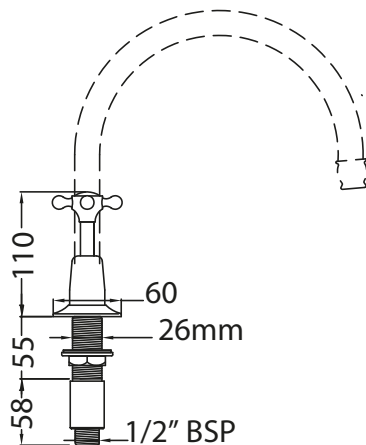

Catchpole & Rye

Saracens Dairy,
 Pluckley,
 Kent. U.K.
 TN27 0SA.
 TEL: +44 (0)1233 840840
 EMAIL: info@catchpoleandrye.com

Product Range:

Taps

Product Name:

The English Three Hole Basin Tap
 with Swan Neck Spout

DIMENSIONAL DATA SHEET DATE: AUGUST 2018

NOTES:

DIMENSIONS IN MILLIMETRES.

WHILST EVERY EFFORT IS MADE TO ENSURE THE ACCURACY OF THESE DATA SHEETS THEY ARE SUBJECT TO CHANGE WITHOUT NOTICE AS PART OF THE COMPANY'S PRODUCT DEVELOPMENT PROCESS.