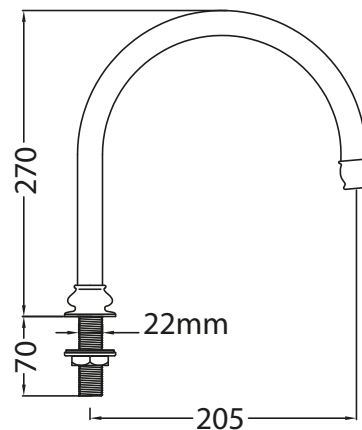

Catchpole & Rye

Saracens Dairy,
 Pluckley,
 Kent. U.K.
 TN27 0SA.
 TEL: +44 (0)1233 840840
 EMAIL: info@catchpoleandrye.com

Product Range:

Taps

Product Name:

The English Three Hole Basin Tap
 with Swan Neck Spout

DIMENSIONAL DATA SHEET DATE: AUGUST 2018

NOTES:

DIMENSIONS IN MILLIMETRES.

WHILST EVERY EFFORT IS MADE TO ENSURE THE ACCURACY OF THESE DATA SHEETS THEY ARE SUBJECT TO CHANGE WITHOUT NOTICE AS PART OF THE COMPANY'S PRODUCT DEVELOPMENT PROCESS.