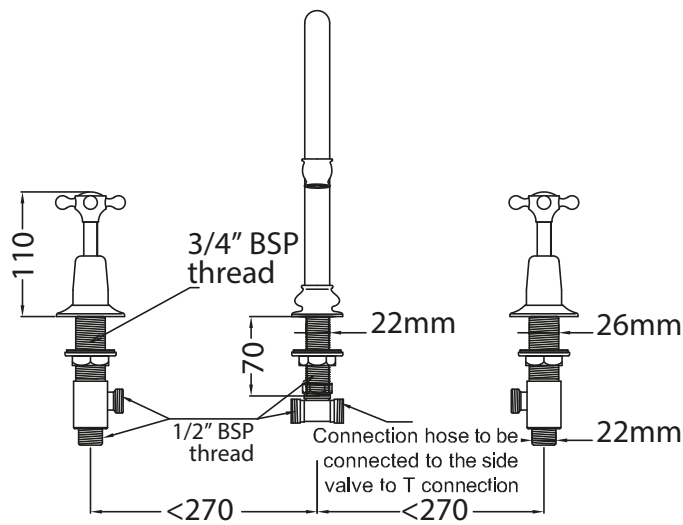

Catchpole & Rye

Saracens Dairy,
 Pluckley,
 Kent. U.K.
 TN27 0SA.
 TEL: +44 (0)1233 840840
 EMAIL: info@catchpoleandrye.com

Product Range:

Taps

Product Name:

The English Three Hole Basin Tap
 with Swan Neck Spout

DIMENSIONAL DATA SHEET DATE: AUGUST 2018

NOTES:

DIMENSIONS IN MILLIMETRES.

WHILST EVERY EFFORT IS MADE TO ENSURE THE ACCURACY OF THESE DATA SHEETS THEY ARE SUBJECT TO CHANGE WITHOUT NOTICE AS PART OF THE COMPANY'S PRODUCT DEVELOPMENT PROCESS.