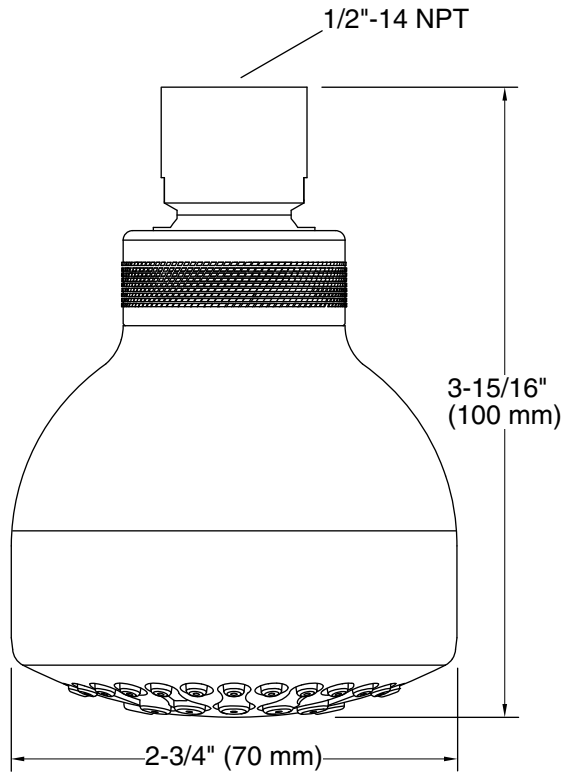

Features

- Single-function showerhead delivers a full, consistent spray, regardless of water pressure.
- Sprayface with flexible nozzles resists hard water buildup and is easy to clean.
- 1/2" NPT connection.
- 2.5 gpm (9.5 lpm) maximum flow rate.
- Coordinates with Coralais faucets and accessories.

Available Colors/Finishes

Color tiles intended for reference only.

Color	Code	Description
	CP	Polished Chrome
	G	Brushed Chrome

Technical Information

All product dimensions are nominal.

Drain included: No

Showerhead/Body Spray: