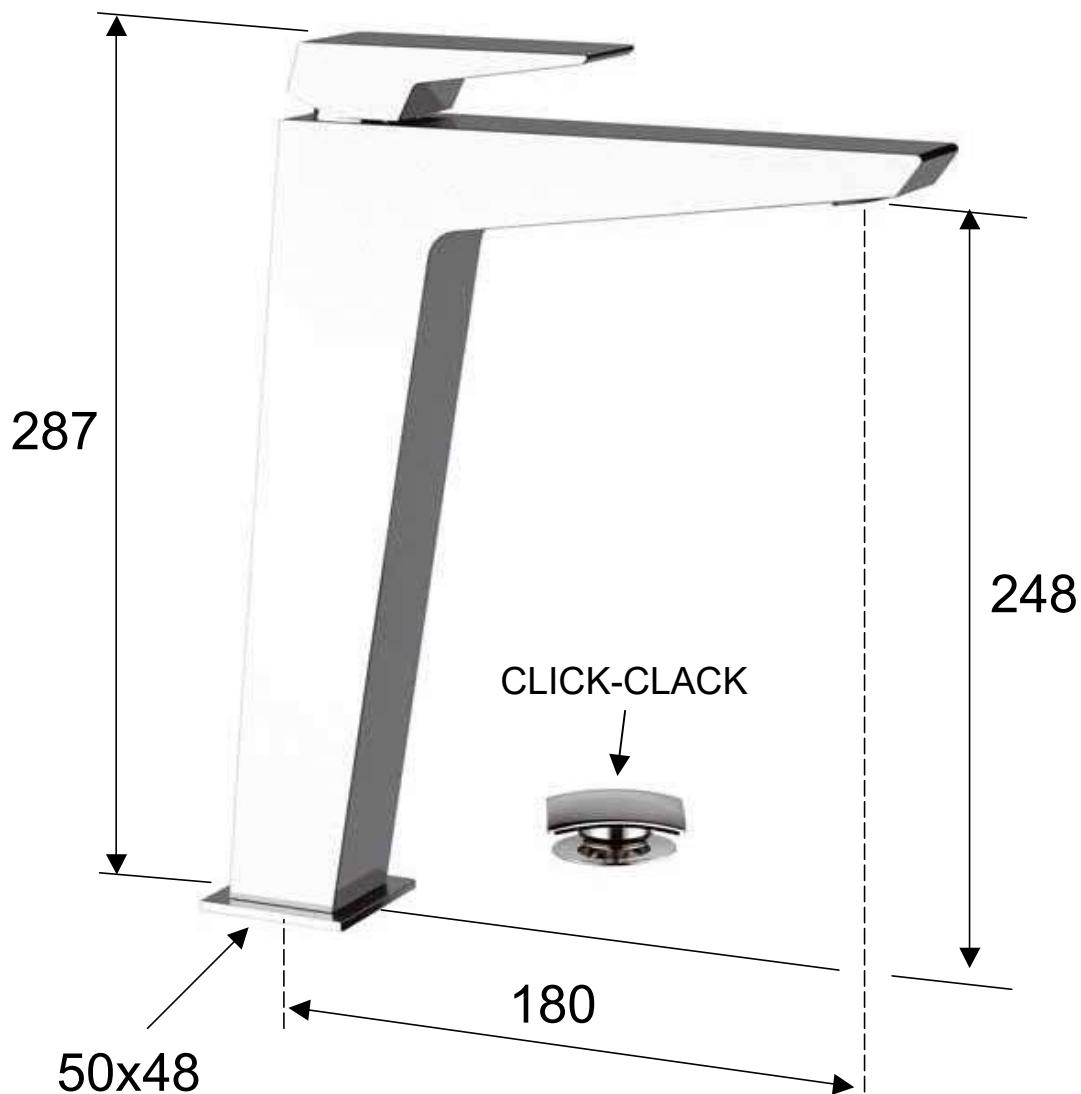

DANIEL

SCHEDA TECNICA TECHNICAL FEATURES

ART. COD.

SP607

MATERIALI / MATERIALS

OTTONE CROMATO / CHROME PLATED BRASS

CROMATURA / CHROME PLATING

UNI EN 248