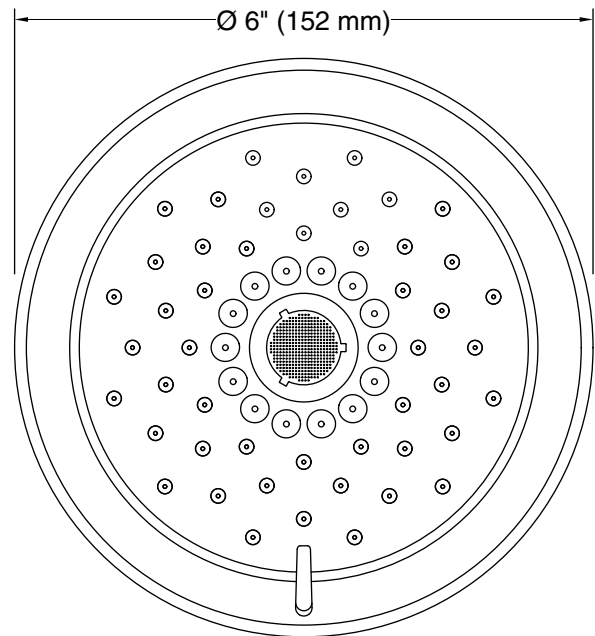

Material

- KOHLER finishes resist corrosion and tarnishing.

Installation

- Shower arm and flange sold separately.
- 1/2"-14 NPT connection.
- Wall-mount.

Water Conservation & Rebates

- This product can help a building earn Water Efficiency points in LEED® Green Building Rating System.

Recommended Products/Accessories

K-7397 Shower Arm and Flange
K-7395 Shower Arm and Flange
K-23723 Faucet cleaner

Codes/Standards

ASME A112.18.1/CSA B125.1
DOE - Energy Policy Act 1992
EPA WaterSense®
California Energy Commission (CEC)

Technical Information

All product dimensions are nominal.

Showerhead/Body Spray:

Rated maximum flow: 1.75 gal/min (6.6 l/min)

Notes

Install this product according to the installation instructions.