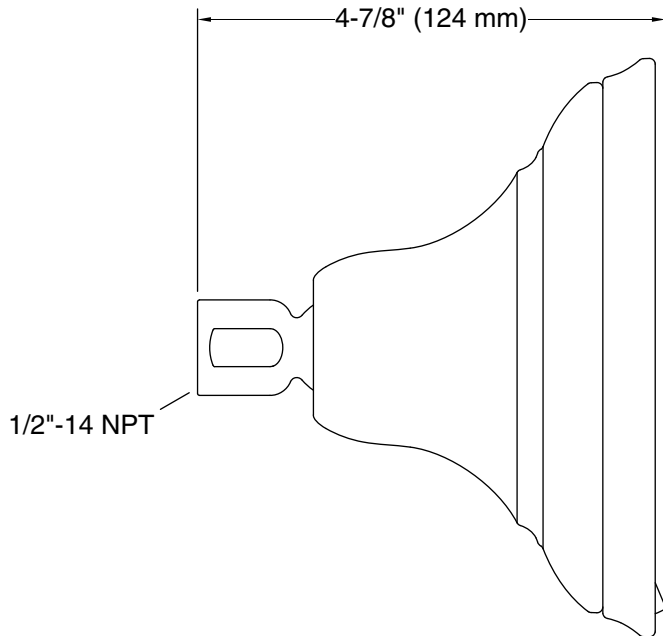

Material

- KOHLER finishes resist corrosion and tarnishing.

Installation

- Shower arm and flange sold separately.
- 1/2"-14 NPT connection.
- Wall-mount.

Water Conservation & Rebates

- This product can help a building earn Water Efficiency points in LEED® Green Building Rating System.

Recommended Products/Accessories

K-7397 Shower Arm and Flange
K-7395 Shower Arm and Flange
K-23723 Faucet cleaner

Codes/Standards

ASME A112.18.1/CSA B125.1
DOE - Energy Policy Act 1992
EPA WaterSense®
California Energy Commission (CEC)

Technical Information

All product dimensions are nominal.

Showerhead/Body Spray:

Rated maximum flow: 1.75 gal/min (6.6 l/min)

Notes

Install this product according to the installation instructions.